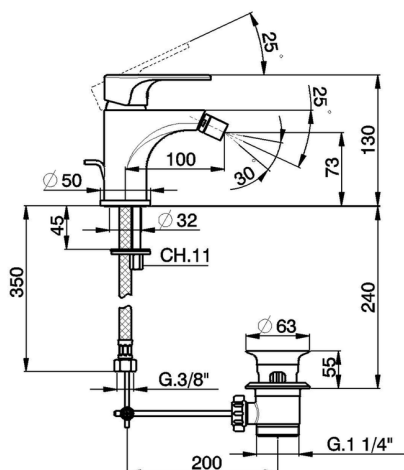

Single lever bidet mixer EnergySave H3_AH000555

MODEL **AH000555**

Single lever bidet mixer EnergySave, with 1"1/4 automatic pop up waste, G.3/8" stainless steel flexible hoses

AVAILABLE FINISHINGS

-  **21** 21 Chrome
-  **2F** 2F Brushed Nickel
-  **40** 40 Matt Black

CHARACTERISTICS

Cartridge Spare Parts **ZZ96800000**

35 mm Cartridge

Hygienic Spray

Shut-off Hand shower, for sanitary cleaning.

EcoStop

EcoStop feature limits water flow to approximately 50% of maximum output with one point of resistance on setting. Push slightly past the middle stop only when full water output is required. This will save water up to 50%.

EnergySave

Thanks to the EnergySave device, only cold water will be drawn if the lever is operated in the central position, so that the water heater will not be engaged and no hot water wasted, leading to considerable savings in energy and costs. The temperature can be adjusted by rotating the lever to the left, until the desired temperature is reached.

Single lever bidet mixer EnergySave H3_AH000555

AH000555

<https://en.huberitalia.com/single-lever-bidet-mixer-energysave-h3-ah000555>

2026-06-09