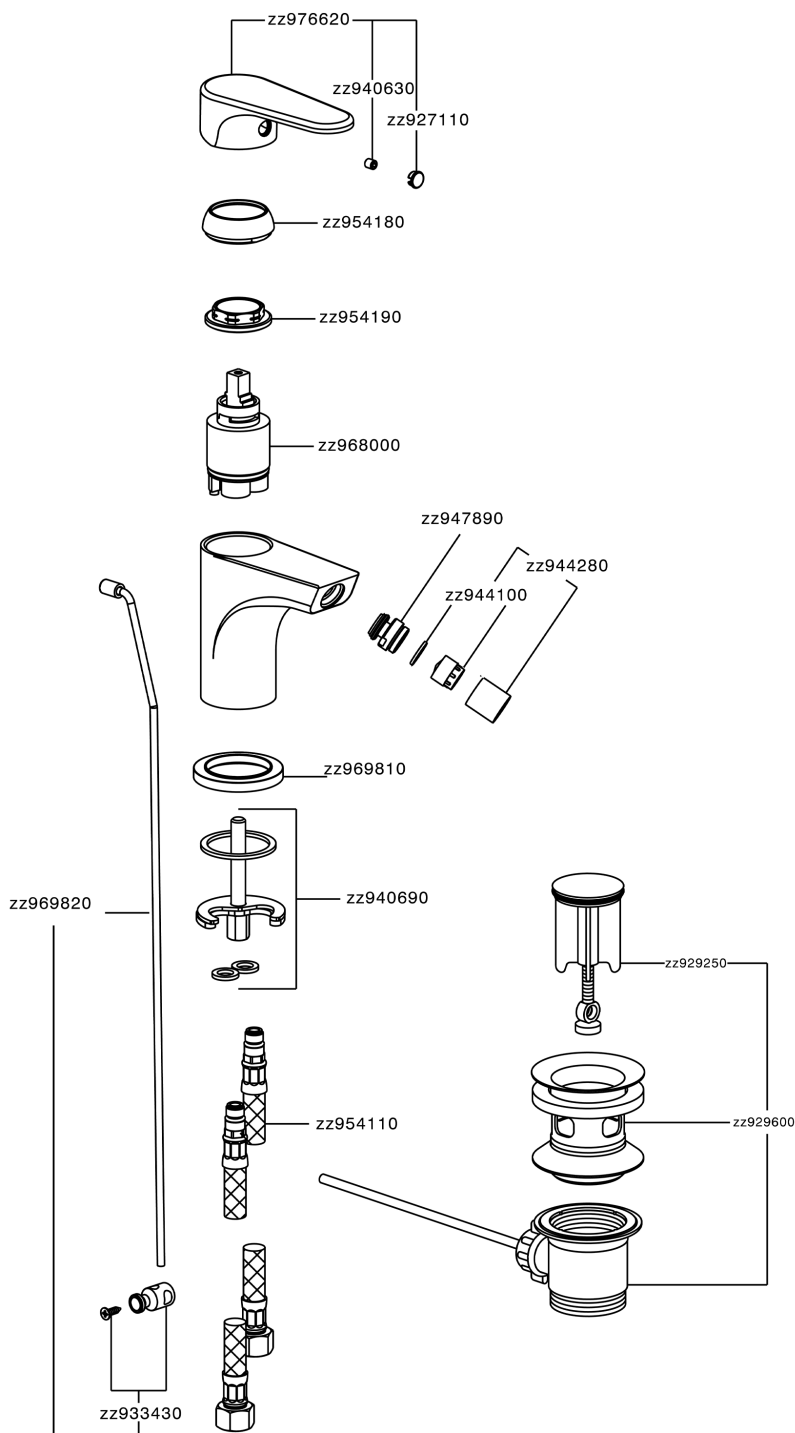

Single lever bidet mixer EnergySave H3_AH000555

AH000555

<https://en.huberitalia.com/single-lever-bidet-mixer-energysave-h3-ah000555>

2026-06-05