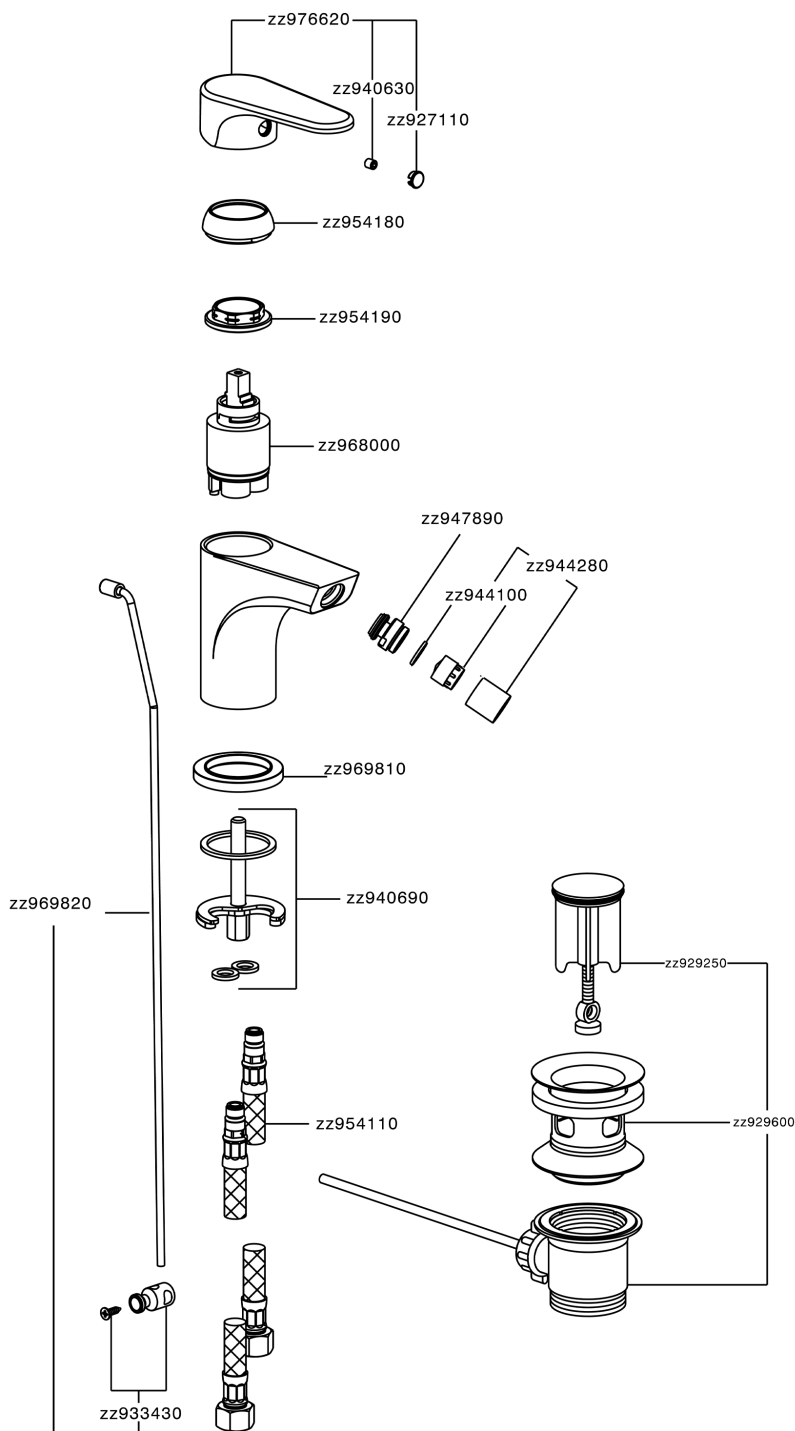

Single lever bidet mixer EnergySave H3_AH000555

MODEL **AH000555**

Single lever bidet mixer EnergySave, with 1"1/4 automatic pop up waste, G.3/8" stainless steel flexible hoses

AVAILABLE FINISHINGS

-  **21** 21 Chrome
-  **2F** 2F Brushed Nickel
-  **40** 40 Matt Black

CHARACTERISTICS

Cartridge Spare Parts **ZZ96800000**

35 mm Cartridge

Hygienic Spray

Shut-off Hand shower, for sanitary cleaning.

EcoStop

EcoStop feature limits water flow to approximately 50% of maximum output with one point of resistance on setting. Push slightly past the middle stop only when full water output is required. This will save water up to 50%.

EnergySave

Thanks to the EnergySave device, only cold water will be drawn if the lever is operated in the central position, so that the water heater will not be engaged and no hot water wasted, leading to considerable savings in energy and costs. The temperature can be adjusted by rotating the lever to the left, until the desired temperature is reached.

Single lever bidet mixer EnergySave H3_AH000555

AH000555

<https://en.huberitalia.com/single-lever-bidet-mixer-energysave-h3-ah000555>

2026-06-09