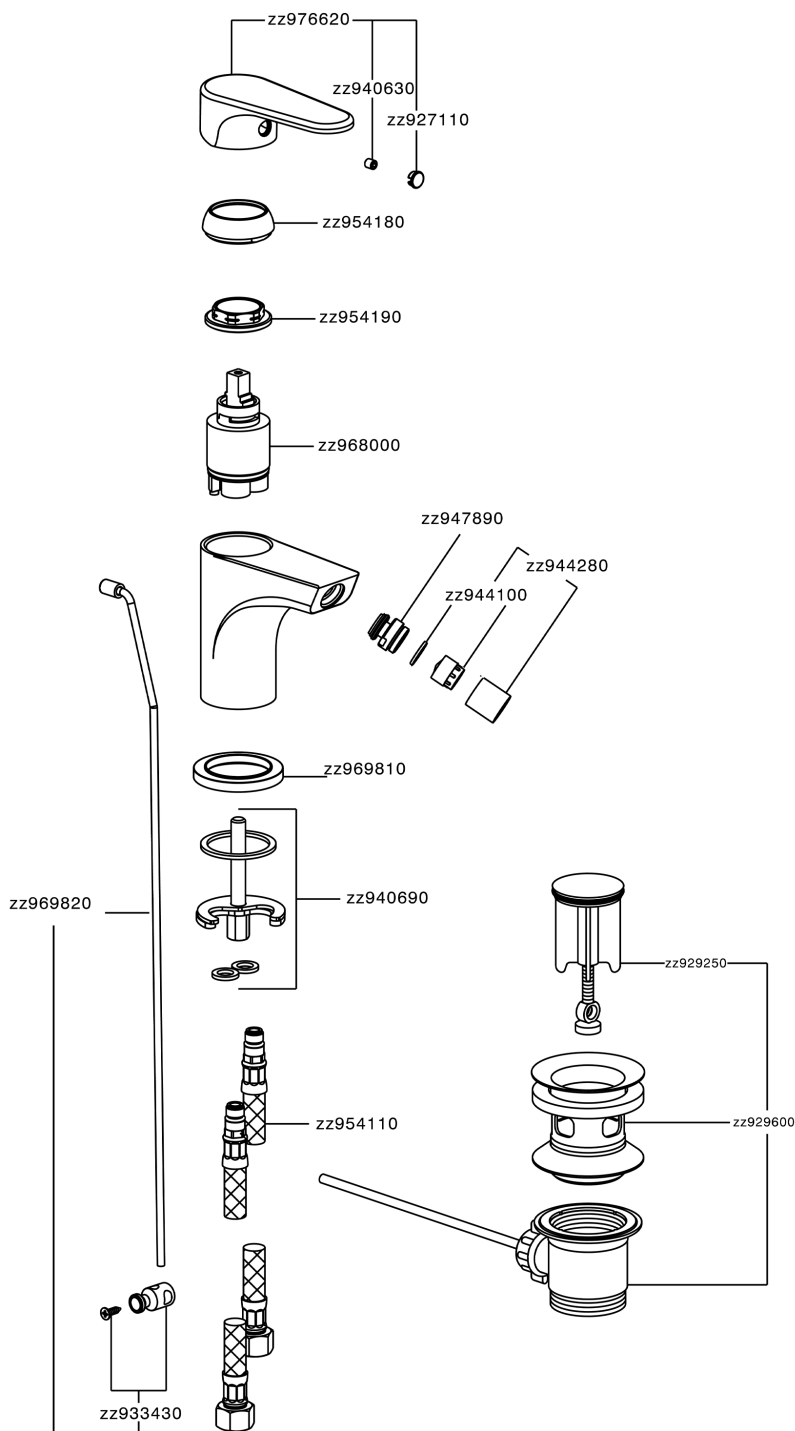

Single lever bidet mixer EnergySave H3_AH000555

AH000555

<https://en.huberitalia.com/single-lever-bidet-mixer-energysave-h3-ah000555>

2026-05-15