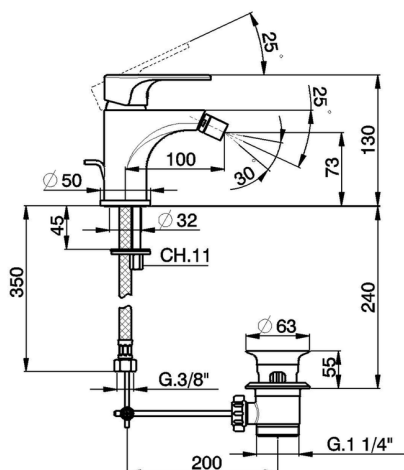

Single lever bidet mixer EnergySave H3_AH000555

MODEL **AH000555**

Single lever bidet mixer EnergySave, with 1"1/4 automatic pop up waste, G.3/8" stainless steel flexible hoses

AVAILABLE FINISHINGS

-  **21** 21 Chrome
-  **2F** 2F Brushed Nickel
-  **40** 40 Matt Black

CHARACTERISTICS

Cartridge Spare Parts **ZZ96800000**

35 mm Cartridge

Hygienic Spray

Shut-off Hand shower, for sanitary cleaning.

EcoStop

EcoStop feature limits water flow to approximately 50% of maximum output with one point of resistance on setting. Push slightly past the middle stop only when full water output is required. This will save water up to 50%.

EnergySave

Thanks to the EnergySave device, only cold water will be drawn if the lever is operated in the central position, so that the water heater will not be engaged and no hot water wasted, leading to considerable savings in energy and costs. The temperature can be adjusted by rotating the lever to the left, until the desired temperature is reached.

Single lever bidet mixer EnergySave H3_AH000555

AH000555

<https://en.huberitalia.com/single-lever-bidet-mixer-energysave-h3-ah000555>

2026-04-05