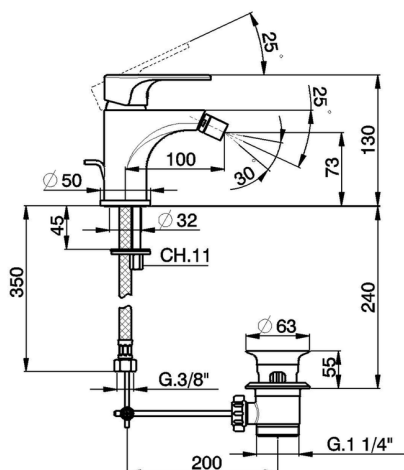

Single lever bidet mixer EnergySave H3_AH000555

MODEL **AH000555**

Single lever bidet mixer EnergySave, with 1"1/4 automatic pop up waste, G.3/8" stainless steel flexible hoses

AVAILABLE FINISHINGS

-  **21** 21 Chrome
-  **2F** 2F Brushed Nickel
-  **40** 40 Matt Black

CHARACTERISTICS

Cartridge Spare Parts **ZZ96800000**

35 mm Cartridge

Hygienic Spray

Shut-off Hand shower, for sanitary cleaning.

EcoStop

EcoStop feature limits water flow to approximately 50% of maximum output with one point of resistance on setting. Push slightly past the middle stop only when full water output is required. This will save water up to 50%.

EnergySave

Thanks to the EnergySave device, only cold water will be drawn if the lever is operated in the central position, so that the water heater will not be engaged and no hot water wasted, leading to considerable savings in energy and costs. The temperature can be adjusted by rotating the lever to the left, until the desired temperature is reached.

Single lever bidet mixer EnergySave H3_AH000555

AH000555

<https://en.huberitalia.com/single-lever-bidet-mixer-energysave-h3-ah000555>

2026-06-06