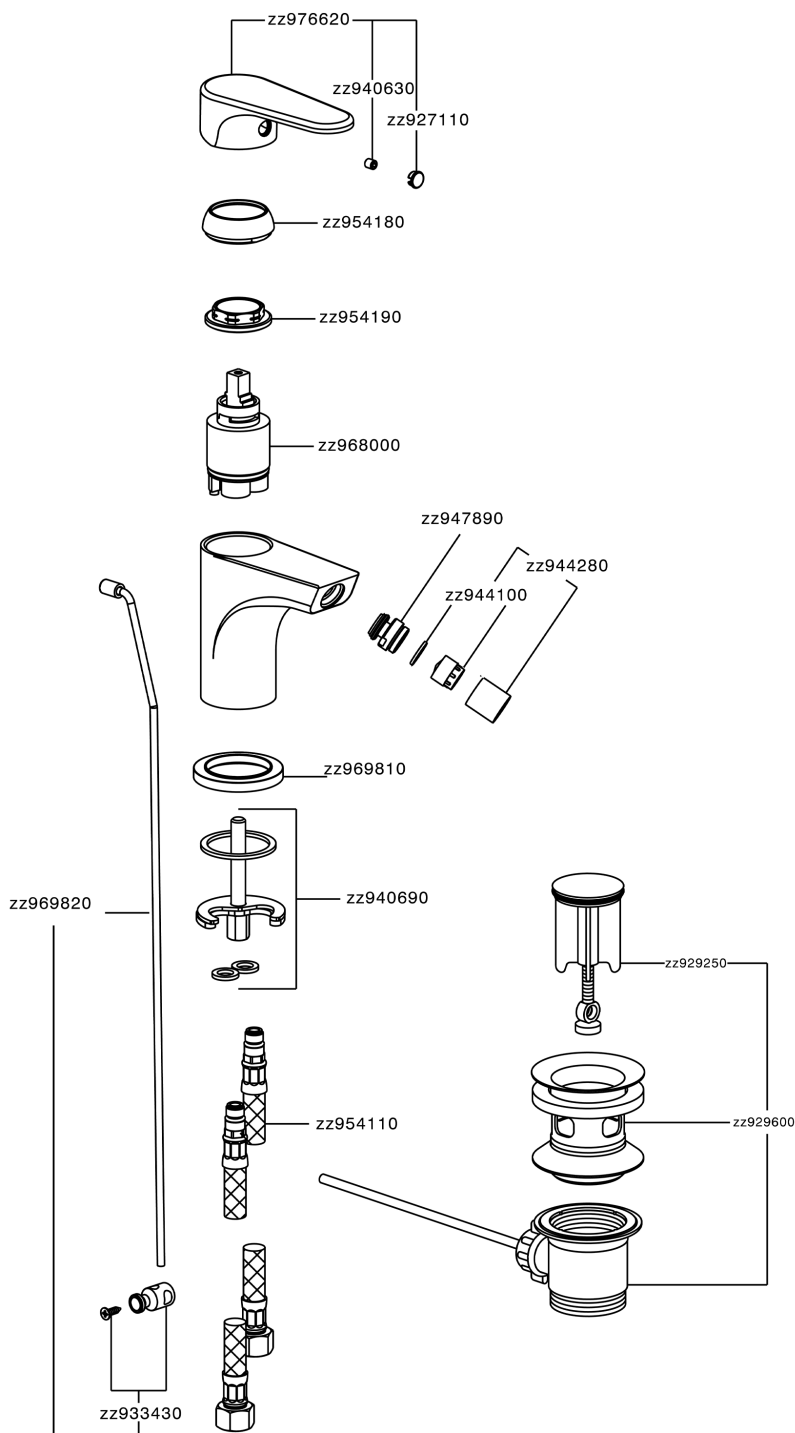

Single lever bidet mixer EnergySave H3_AH000555

MODEL **AH000555**

Single lever bidet mixer EnergySave, with 1"1/4 automatic pop up waste, G.3/8" stainless steel flexible hoses

AVAILABLE FINISHINGS

-  **21** 21 Chrome
-  **2F** 2F Brushed Nickel
-  **40** 40 Matt Black

CHARACTERISTICS

Cartridge Spare Parts **ZZ96800000**

35 mm Cartridge

Hygienic Spray

Shut-off Hand shower, for sanitary cleaning.

EcoStop

EcoStop feature limits water flow to approximately 50% of maximum output with one point of resistance on setting. Push slightly past the middle stop only when full water output is required. This will save water up to 50%.

EnergySave

Thanks to the EnergySave device, only cold water will be drawn if the lever is operated in the central position, so that the water heater will not be engaged and no hot water wasted, leading to considerable savings in energy and costs. The temperature can be adjusted by rotating the lever to the left, until the desired temperature is reached.

Single lever bidet mixer EnergySave H3_AH000555

AH000555

<https://en.huberitalia.com/single-lever-bidet-mixer-energysave-h3-ah000555>

2026-04-08