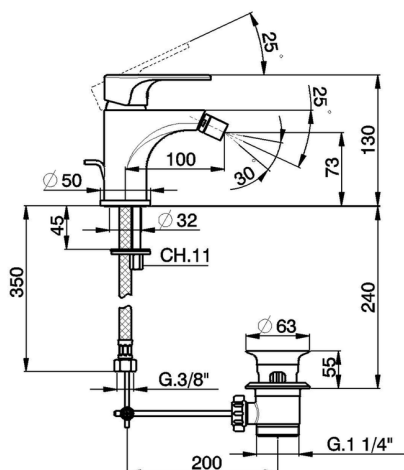

Single lever bidet mixer EnergySave H3_AH000555

MODEL **AH000555**

Single lever bidet mixer EnergySave, with 1"1/4 automatic pop up waste, G.3/8" stainless steel flexible hoses

AVAILABLE FINISHINGS

-  **21** 21 Chrome
-  **2F** 2F Brushed Nickel
-  **40** 40 Matt Black

CHARACTERISTICS

Cartridge Spare Parts **ZZ96800000**

35 mm Cartridge

Hygienic Spray

Shut-off Hand shower, for sanitary cleaning.

EcoStop

EcoStop feature limits water flow to approximately 50% of maximum output with one point of resistance on setting. Push slightly past the middle stop only when full water output is required. This will save water up to 50%.

EnergySave

Thanks to the EnergySave device, only cold water will be drawn if the lever is operated in the central position, so that the water heater will not be engaged and no hot water wasted, leading to considerable savings in energy and costs. The temperature can be adjusted by rotating the lever to the left, until the desired temperature is reached.

Single lever bidet mixer EnergySave H3_AH000555

AH000555

<https://en.huberitalia.com/single-lever-bidet-mixer-energysave-h3-ah000555>

2026-05-15