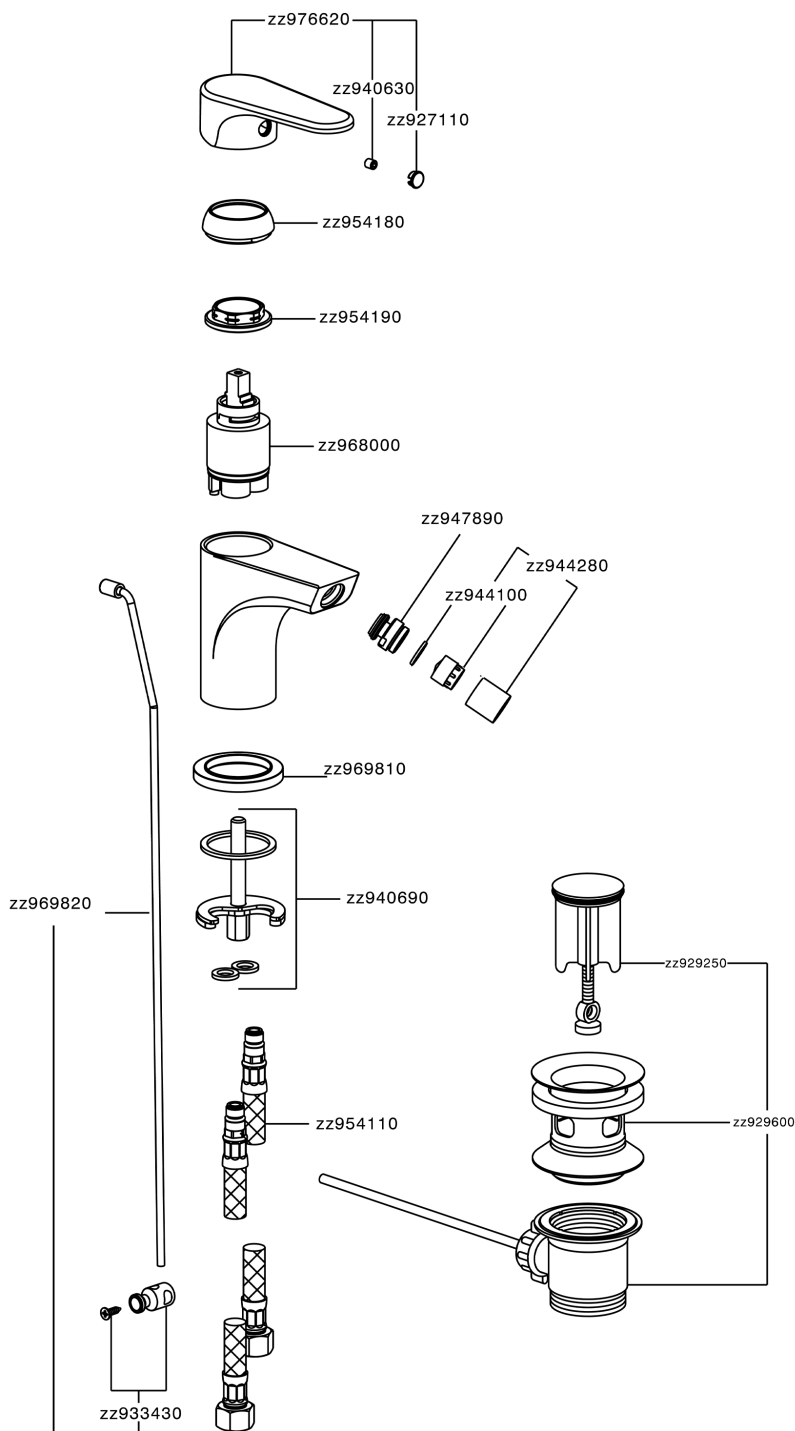

Single lever bidet mixer EnergySave H3_AH000555

MODEL **AH000555**

Single lever bidet mixer EnergySave, with 1"1/4 automatic pop up waste, G.3/8" stainless steel flexible hoses

AVAILABLE FINISHINGS

-  **21** 21 Chrome
-  **2F** 2F Brushed Nickel
-  **40** 40 Matt Black

CHARACTERISTICS

Cartridge Spare Parts **ZZ96800000**

35 mm Cartridge

Hygienic Spray

Shut-off Hand shower, for sanitary cleaning.

EcoStop

EcoStop feature limits water flow to approximately 50% of maximum output with one point of resistance on setting. Push slightly past the middle stop only when full water output is required. This will save water up to 50%.

EnergySave

Thanks to the EnergySave device, only cold water will be drawn if the lever is operated in the central position, so that the water heater will not be engaged and no hot water wasted, leading to considerable savings in energy and costs. The temperature can be adjusted by rotating the lever to the left, until the desired temperature is reached.

Single lever bidet mixer EnergySave H3_AH000555

AH000555

<https://en.huberitalia.com/single-lever-bidet-mixer-energysave-h3-ah000555>

2026-06-06