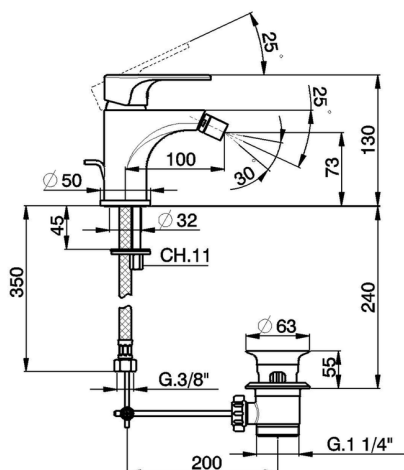

Single lever bidet mixer EnergySave H3_AH000555

MODEL **AH000555**

Single lever bidet mixer EnergySave, with 1"1/4 automatic pop up waste, G.3/8" stainless steel flexible hoses

AVAILABLE FINISHINGS

-  **21** 21 Chrome
-  **2F** 2F Brushed Nickel
-  **40** 40 Matt Black

CHARACTERISTICS

Cartridge Spare Parts **ZZ96800000**

35 mm Cartridge

Hygienic Spray

Shut-off Hand shower, for sanitary cleaning.

EcoStop

EcoStop feature limits water flow to approximately 50% of maximum output with one point of resistance on setting. Push slightly past the middle stop only when full water output is required. This will save water up to 50%.

EnergySave

Thanks to the EnergySave device, only cold water will be drawn if the lever is operated in the central position, so that the water heater will not be engaged and no hot water wasted, leading to considerable savings in energy and costs. The temperature can be adjusted by rotating the lever to the left, until the desired temperature is reached.

Single lever bidet mixer EnergySave H3_AH000555

AH000555

<https://en.huberitalia.com/single-lever-bidet-mixer-energysave-h3-ah000555>

2026-04-08