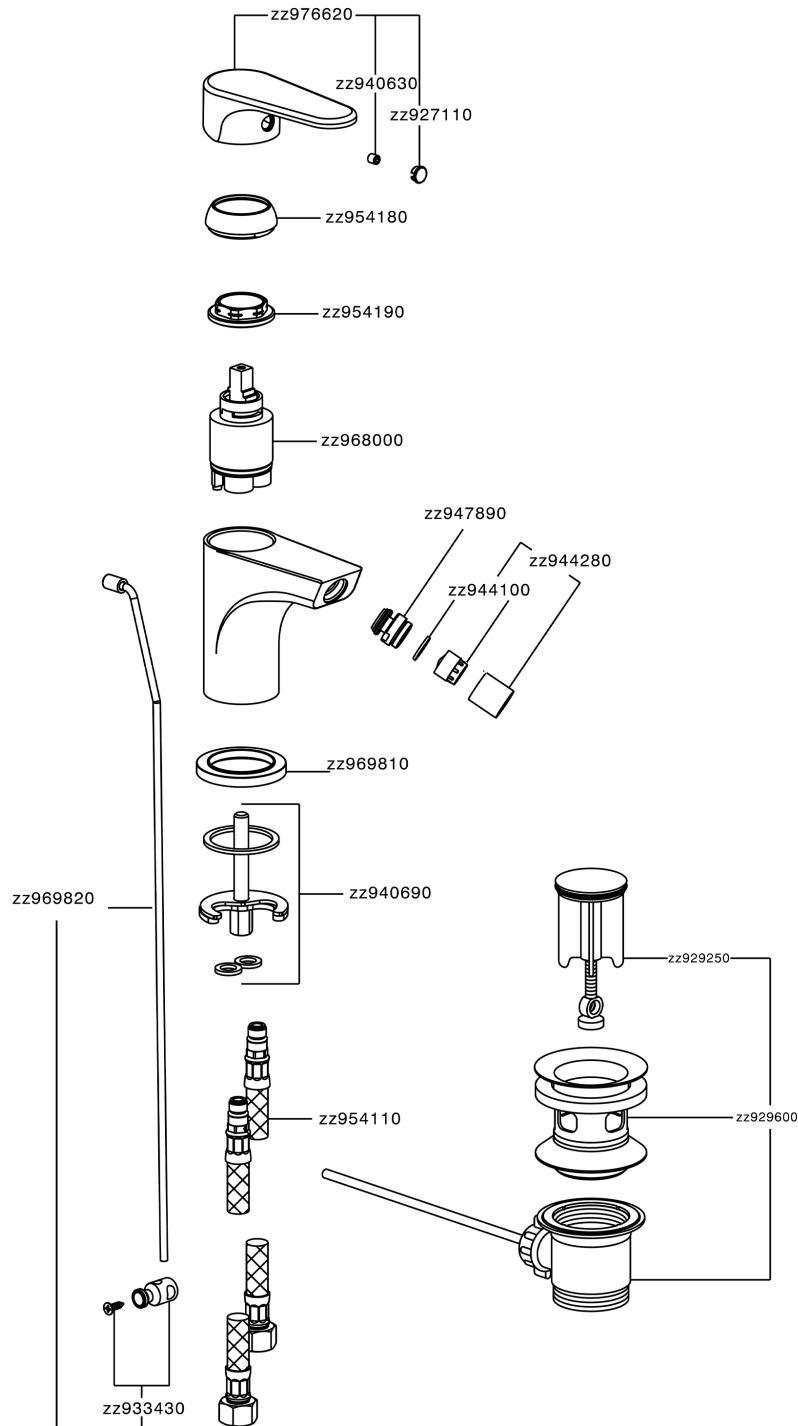

Single lever bidet mixer EnergySave H3_AH000555

MODEL **AH000555**

Single lever bidet mixer EnergySave, with 1"1/4 automatic pop up waste, G.3/8" stainless steel flexible hoses

AVAILABLE FINISHINGS

-  **21** 21 Chrome
-  **2F** 2F Brushed Nickel
-  **40** 40 Matt Black

CHARACTERISTICS

Cartridge Spare Parts **ZZ96800000**

35 mm Cartridge

Hygienic Spray

Shut-off Hand shower, for sanitary cleaning.

EcoStop

EcoStop feature limits water flow to approximately 50% of maximum output with one point of resistance on setting. Push slightly past the middle stop only when full water output is required. This will save water up to 50%.

EnergySave

Thanks to the EnergySave device, only cold water will be drawn if the lever is operated in the central position, so that the water heater will not be engaged and no hot water wasted, leading to considerable savings in energy and costs. The temperature can be adjusted by rotating the lever to the left, until the desired temperature is reached.

Single lever bidet mixer EnergySave H3_AH000555

AH000555

<https://en.huberitalia.com/single-lever-bidet-mixer-energysave-h3-ah000555>

2026-05-15