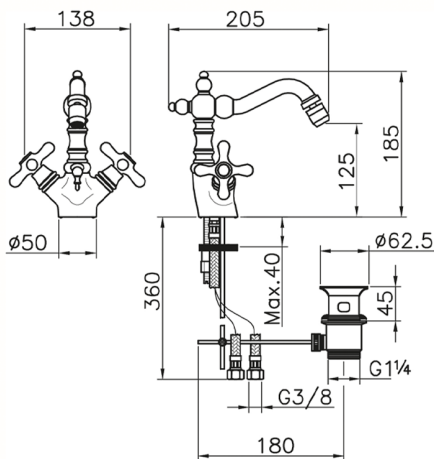

Bidet mixer CROISSETTE_CS000550

MODEL **CS000550**

Bidet mixer, with automatic 1"1/4 automatic pop-up waste, swivel spout, G.3/8" stainless steel flexible hose

AVAILABLE FINISHINGS

-  **21** 21 Chrome
-  **27** 27 Old Bronze
-  **2G** 2G Antique Gold
-  **2W** 2W Brushed Gold