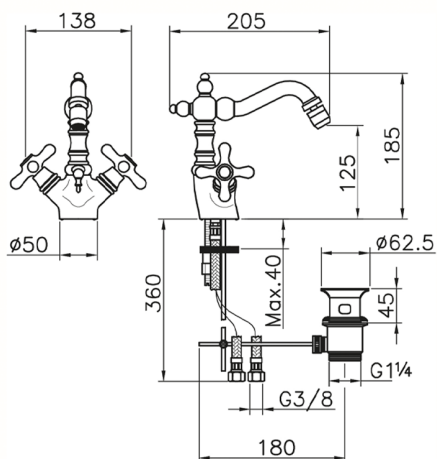

Bidet mixer CROISSETTE_CS000550

MODEL **CS000550**

Bidet mixer, with automatic 1"1/4 automatic pop-up waste, swivel spout, G.3/8" stainless steel flexible hose

AVAILABLE FINISHINGS

-  **21** 21 Chrome
-  **27** 27 Old Bronze
-  **2G** 2G Antique Gold
-  **2W** 2W Brushed Gold