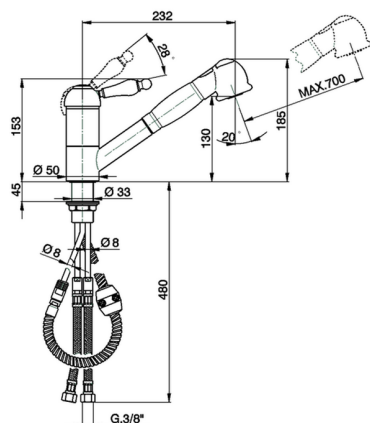

Single lever sink mixer with extrac.shower KITCHEN_AY902570

MODEL **AY902570**

Single lever sink mixer with extrac.shower,swivel spout,2 sprays handshower,Brass 150 cm flexible hose

AVAILABLE FINISHINGS

CHARACTERISTICS

Cartridge Spare Parts **ZZ92909000**

43 mm Cartridge

2026-05-01