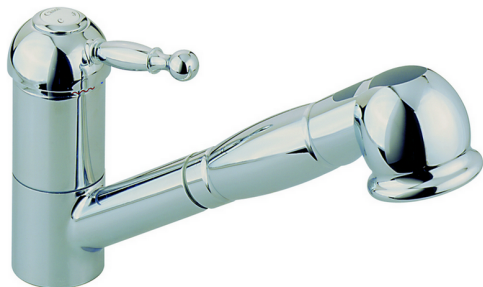

Single lever sink mixer with extrac.shower KITCHEN_AY902570

MODEL **AY902570**

Single lever sink mixer with extrac.shower,swivel spout,2 sprays handshower,Brass 150 cm flexible hose

AVAILABLE FINISHINGS

CHARACTERISTICS