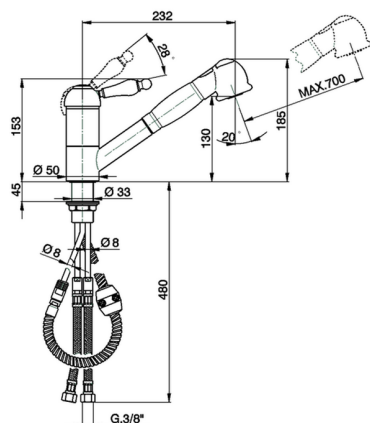

Single lever sink mixer with extrac.shower KITCHEN_AY902570

MODEL **AY902570**

Single lever sink mixer with extrac.shower,swivel spout,2 sprays handshower,Brass 150 cm flexible hose

AVAILABLE FINISHINGS

CHARACTERISTICS

Cartridge Spare Parts **ZZ92909000**

43 mm Cartridge

2026-06-24