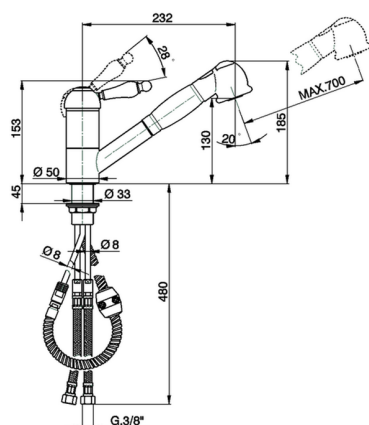

Single lever sink mixer with extrac.shower KITCHEN_AY902570

MODEL **AY902570**

Single lever sink mixer with extrac.shower,swivel spout,2 sprays handshower,Brass 150 cm flexible hose

AVAILABLE FINISHINGS

CHARACTERISTICS

Cartridge Spare Parts **ZZ92909000**

43 mm Cartridge

2026-04-08