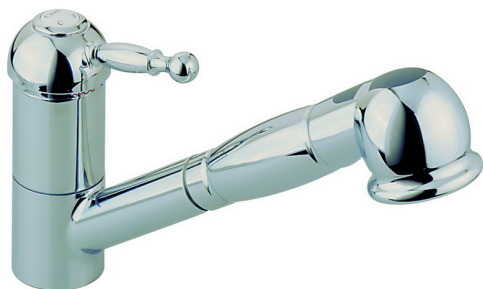

Single lever sink mixer with extrac.shower KITCHEN_AY902570

MODEL **AY902570**

Single lever sink mixer with extrac.shower,swivel spout,2 sprays handshower,Brass 150 cm flexible hose

AVAILABLE FINISHINGS

CHARACTERISTICS