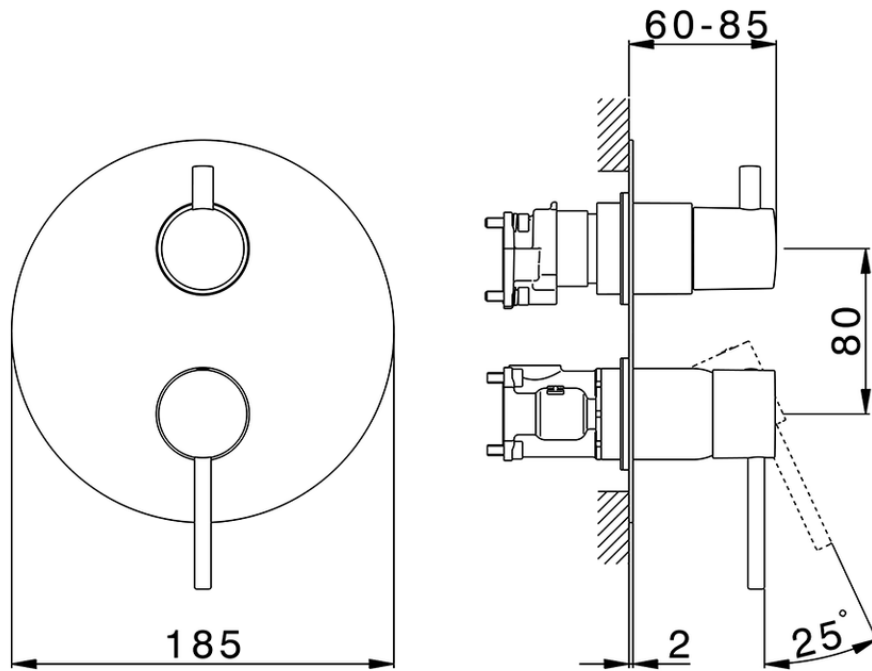

Exposed part for Single Lever One Box Valve TRATTO EVO_TV0BM030

TV0BM030

<https://en.huberitalia.com/exposed-part-for-single-lever-one-box-valve-tratto-evo-tv0bm030>

ZB00B031

<https://en.huberitalia.com/one-box-universal-concealed-part-one-box-zb00b031>