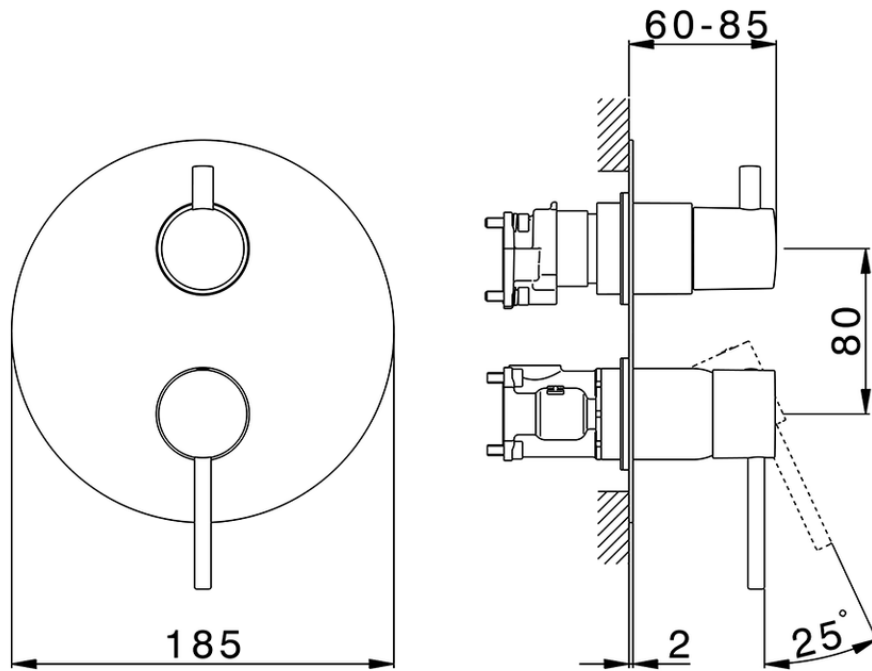

## Exposed part for Single Lever One Box Valve TRATTO EVO\_TV0BM030

TV0BM030

<https://en.huberitalia.com/exposed-part-for-single-lever-one-box-valve-tratto-evo-tv0bm030>

ZB00B031

<https://en.huberitalia.com/one-box-universal-concealed-part-one-box-zb00b031>