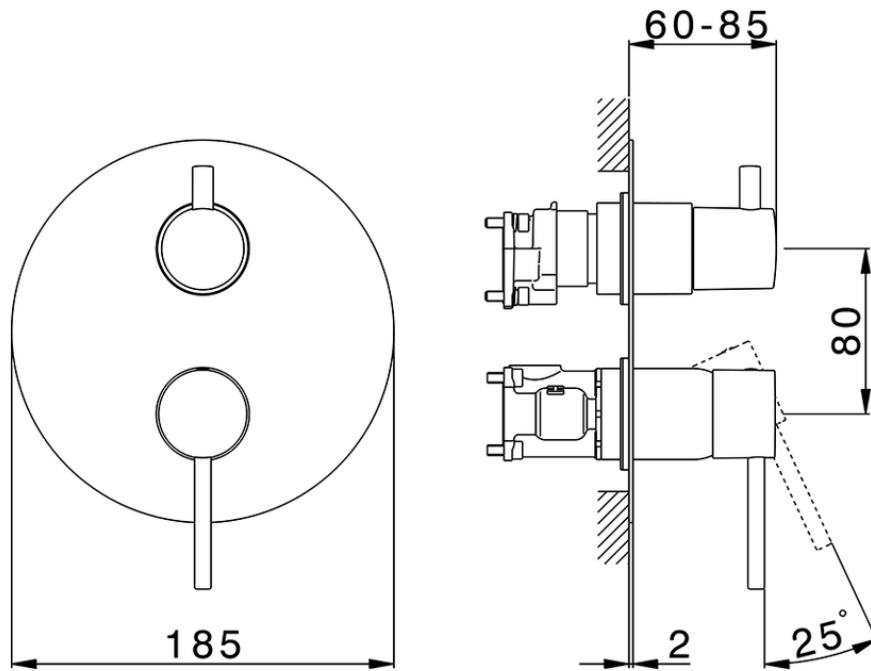

## Exposed part for Single Lever One Box Valve TRATTO EVO\_TV0BM030

TV0BM030

<https://en.huberitalia.com/exposed-part-for-single-lever-one-box-valve-tratto-evo-tv0bm030>

ZB00B031

<https://en.huberitalia.com/one-box-universal-concealed-part-one-box-zb00b031>