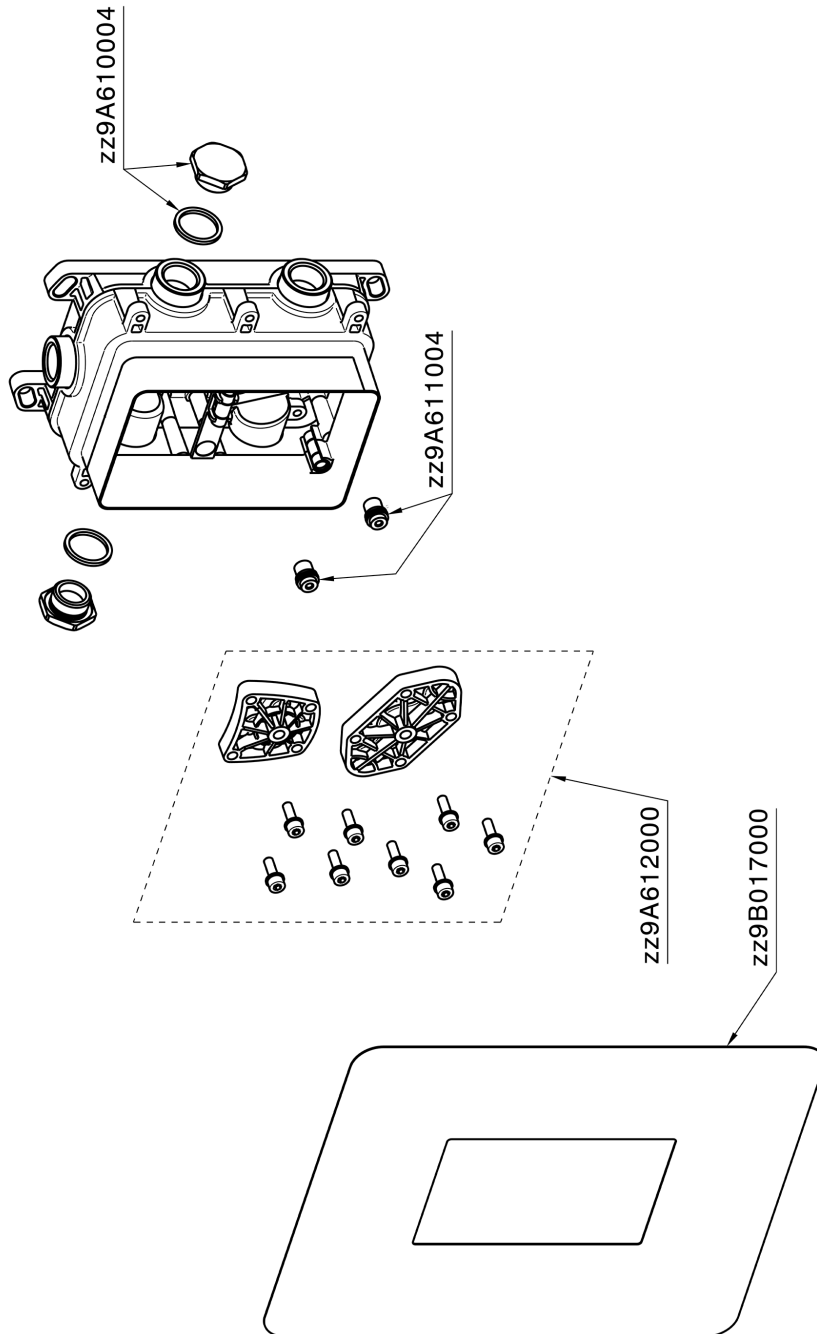

One Box Universal Concealed Part ONE BOX_ZB00B030

ZB00B030

<https://en.huberitalia.com/one-box-universal-concealed-part-one-box-zb00b030>

2026-04-05