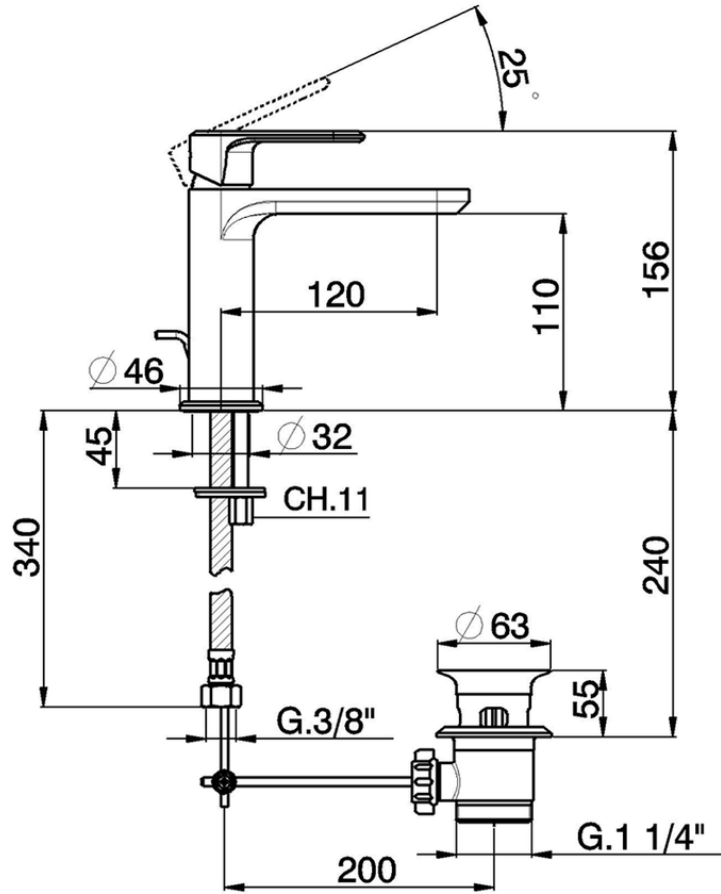

Single lever washbasin mixer LEVITY_LY000510

LY000510

<https://en.huberitalia.com/single-lever-washbasin-mixer-levity-ly000510>

2024-12-11