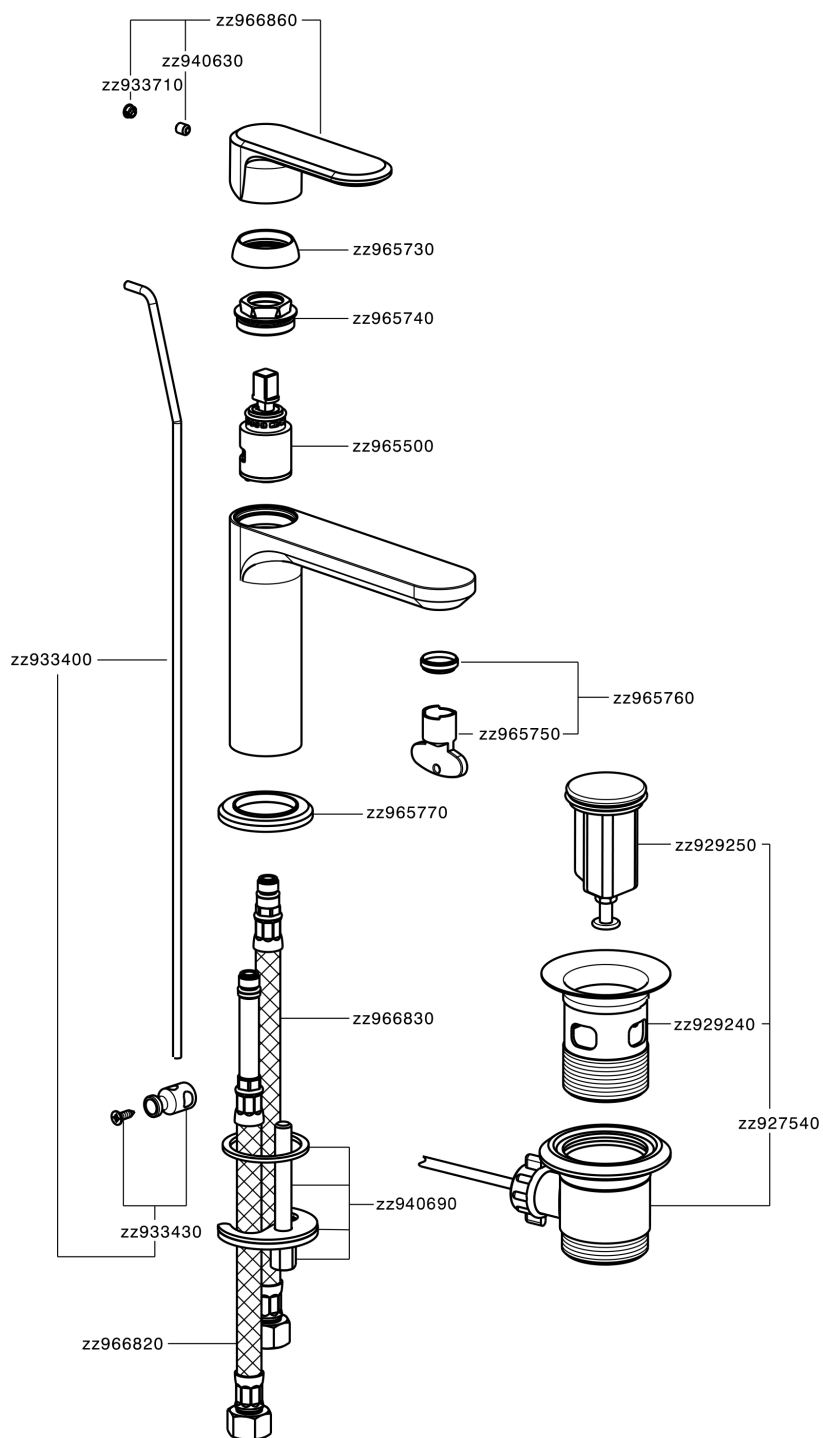

## Single lever washbasin mixer LEVITY\_LY000510

LY000510

<https://en.huberitalia.com/single-lever-washbasin-mixer-levity-ly000510>

2024-12-04