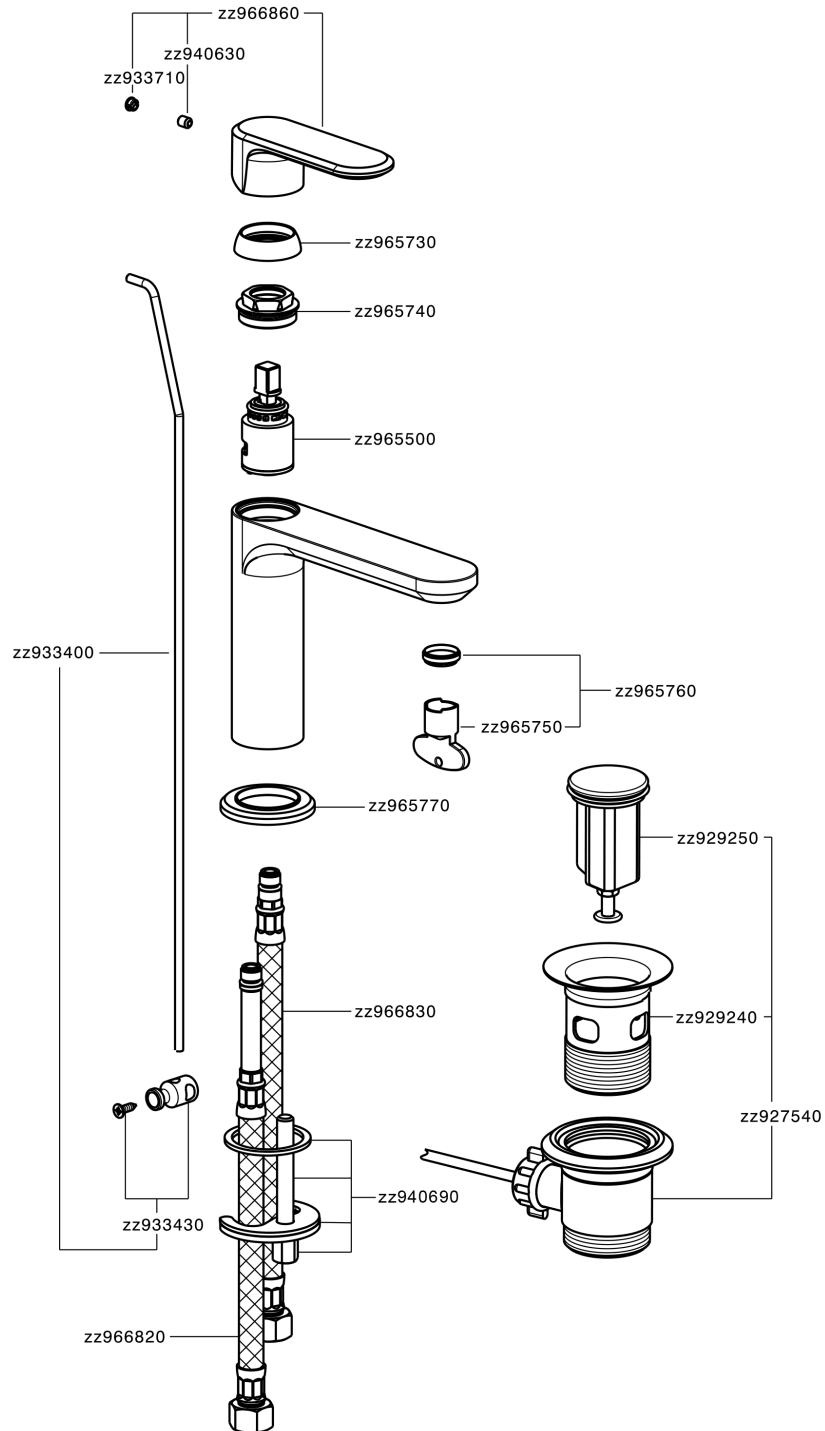

Single lever washbasin mixer LEVITY_LY000510

MODEL **LY000510**

Single lever washbasin mixer, with 1"1/4 automatic pop up waste, G.3/8" stainless steel flexible hoses

AVAILABLE FINISHINGS

-  **21** 21 Chrome
-  **2B** 2B Polished Nickel
-  **2F** 2F Brushed Nickel
-  **40** 40 Matt Black
-  **4Q** 4Q Matt White

CHARACTERISTICS

Cartridge Spare Parts **ZZ96550000**

25 mm Cartridge

Single lever washbasin mixer LEVITY_LY000510

LY000510

<https://en.huberitalia.com/single-lever-washbasin-mixer-levity-ly000510>

2024-12-04