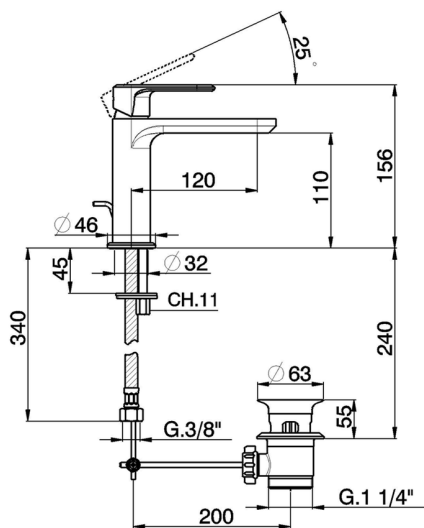

Single lever washbasin mixer LEVITY_LY000510

MODEL **LY000510**

Single lever washbasin mixer, with 1"1/4 automatic pop up waste, G.3/8" stainless steel flexible hoses

AVAILABLE FINISHINGS

-  **21** 21 Chrome
-  **2B** 2B Polished Nickel
-  **2F** 2F Brushed Nickel
-  **40** 40 Matt Black
-  **4Q** 4Q Matt White

CHARACTERISTICS

Cartridge Spare Parts **ZZ96550000**

25 mm Cartridge

Single lever washbasin mixer LEVITY_LY000510

LY000510

<https://en.huberitalia.com/single-lever-washbasin-mixer-levity-ly000510>

2024-12-04