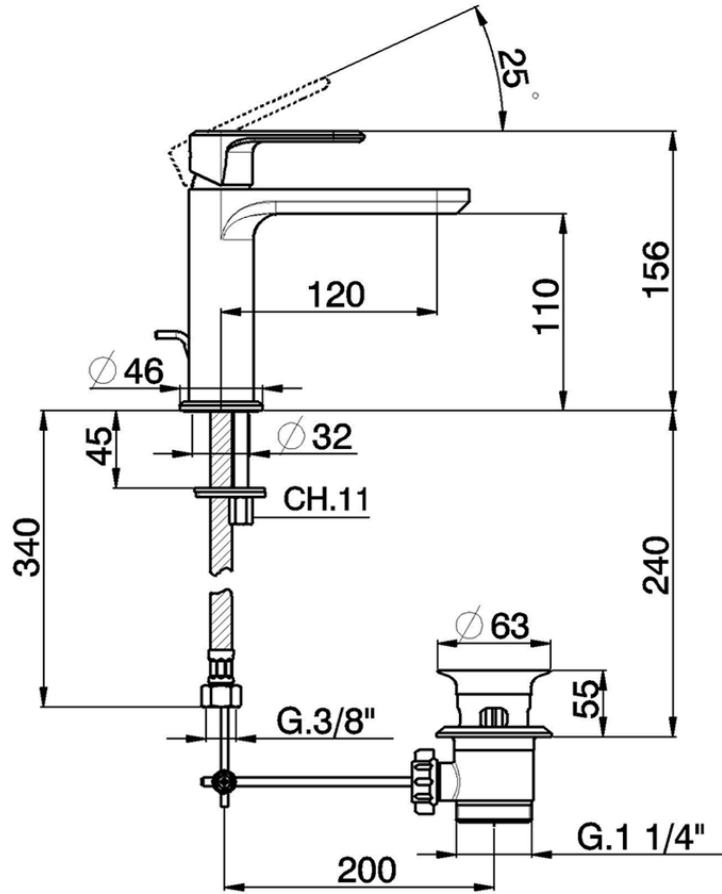

Single lever washbasin mixer LEVITY_LY000510

LY000510

<https://en.huberitalia.com/single-lever-washbasin-mixer-levity-ly000510>

2024-12-22