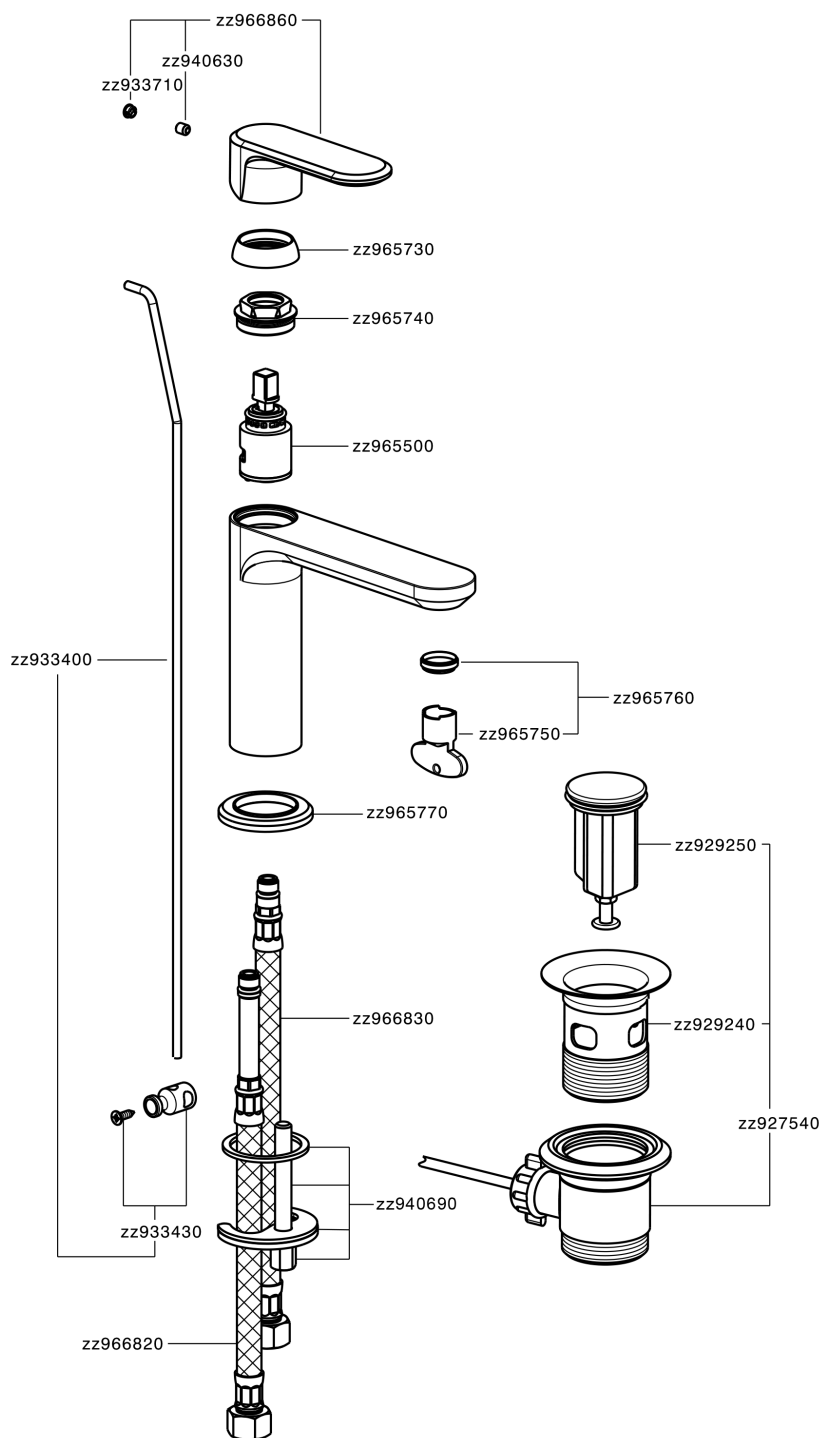

Single lever washbasin mixer LEVITY_LY000510

MODEL **LY000510**

Single lever washbasin mixer, with 1"1/4 automatic pop up waste, G.3/8" stainless steel flexible hoses

AVAILABLE FINISHINGS

-  **21** 21 Chrome
-  **2B** 2B Polished Nickel
-  **2F** 2F Brushed Nickel
-  **40** 40 Matt Black
-  **4Q** 4Q Matt White

CHARACTERISTICS

Cartridge Spare Parts **ZZ96550000**

25 mm Cartridge

Single lever washbasin mixer LEVITY_LY000510

LY000510

<https://en.huberitalia.com/single-lever-washbasin-mixer-levity-ly000510>

2024-12-22