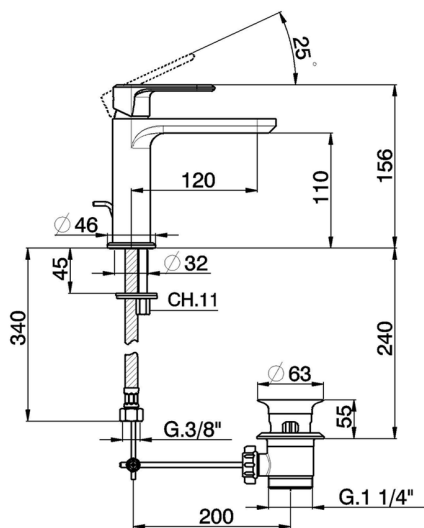

Single lever washbasin mixer LEVITY_LY000510

MODEL **LY000510**

Single lever washbasin mixer, with 1"1/4 automatic pop up waste, G.3/8" stainless steel flexible hoses

AVAILABLE FINISHINGS

-  **21** 21 Chrome
-  **2B** 2B Polished Nickel
-  **2F** 2F Brushed Nickel
-  **40** 40 Matt Black
-  **4Q** 4Q Matt White

CHARACTERISTICS

Cartridge Spare Parts **ZZ96550000**

25 mm Cartridge

Single lever washbasin mixer LEVITY_LY000510

LY000510

<https://en.huberitalia.com/single-lever-washbasin-mixer-levity-ly000510>

2024-12-22