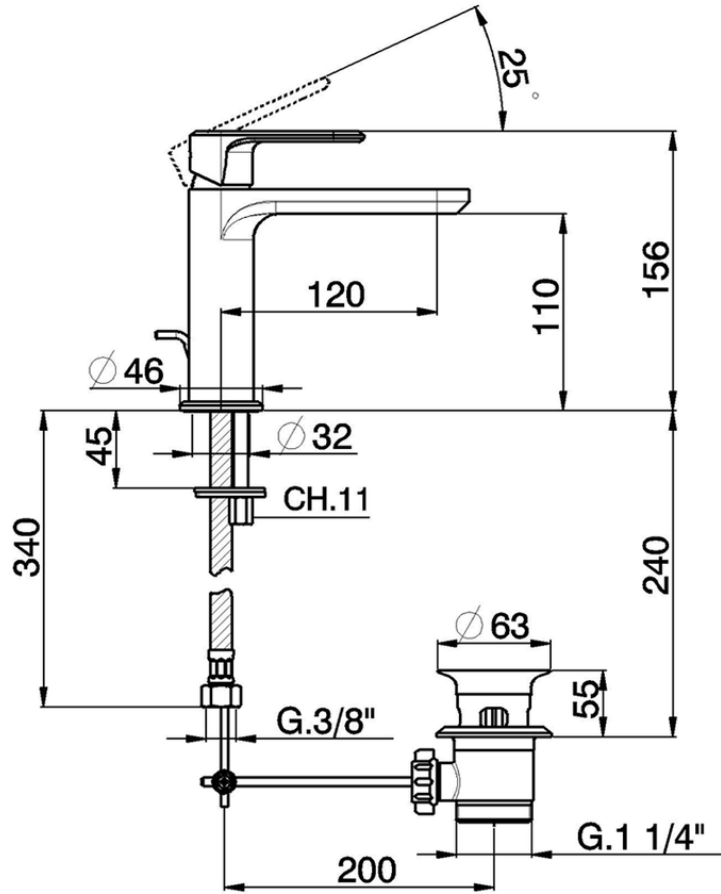

Single lever washbasin mixer LEVITY_LY000510

LY000510

<https://en.huberitalia.com/single-lever-washbasin-mixer-levity-ly000510>

2024-12-04