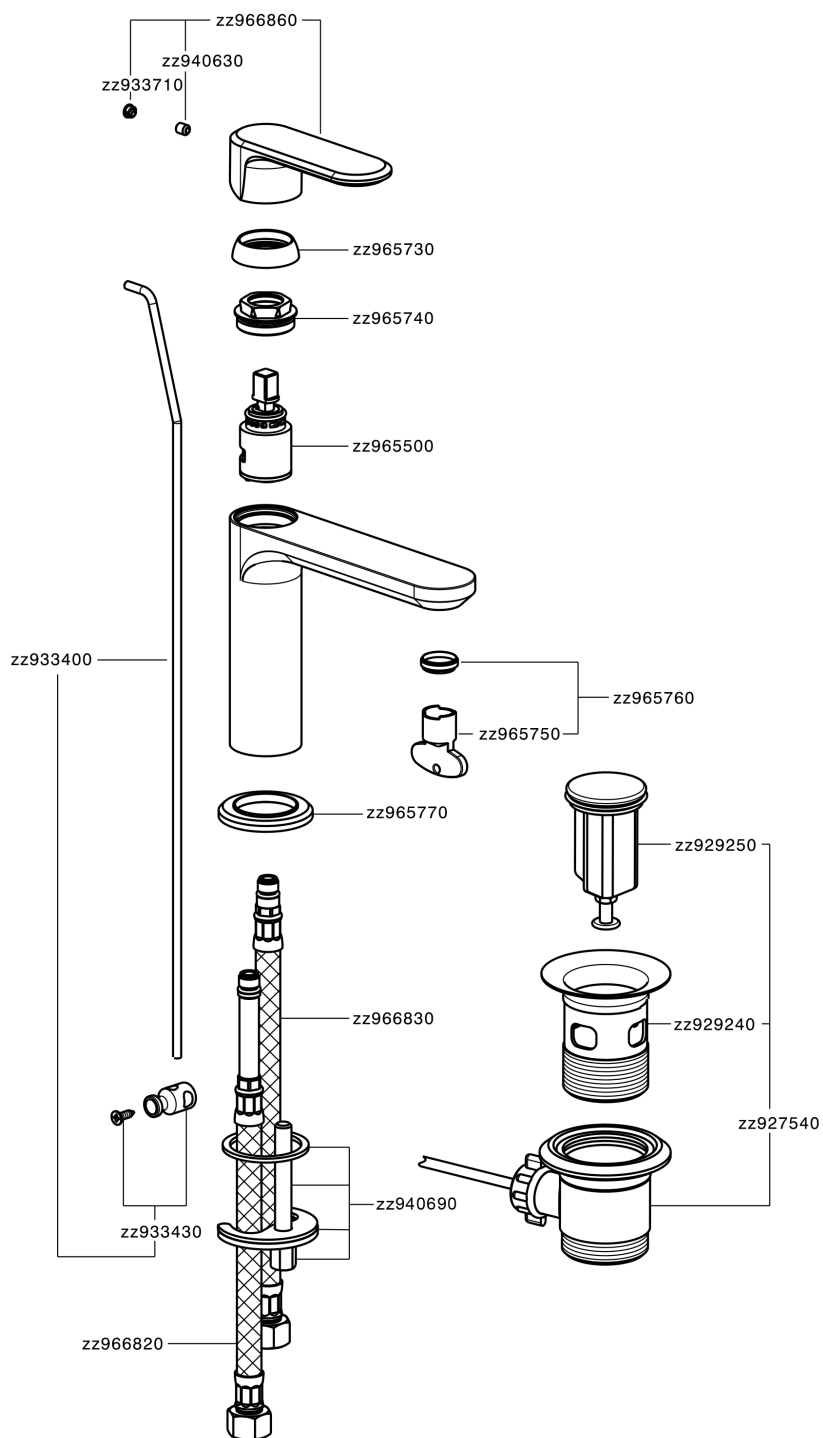

Single lever washbasin mixer LEVITY_LY000510

LY000510

<https://en.huberitalia.com/single-lever-washbasin-mixer-levity-ly000510>

2024-12-04