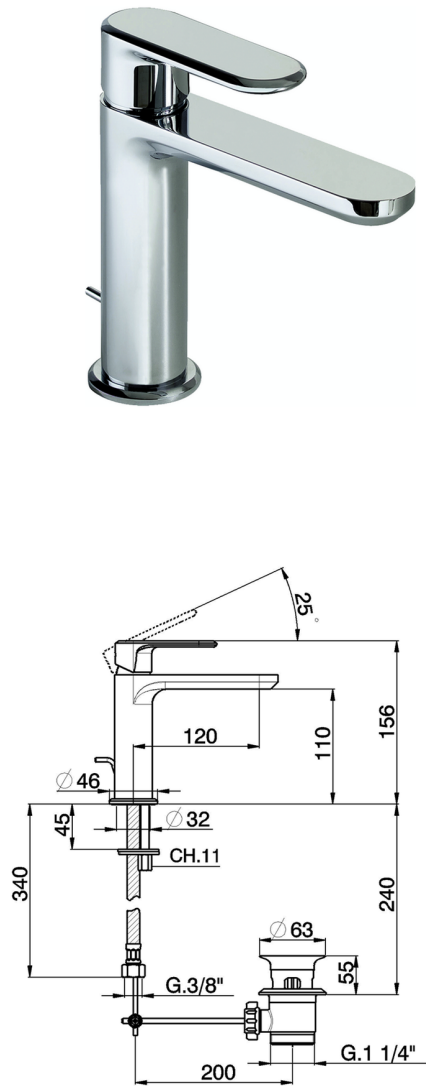

Single lever washbasin mixer LEVITY_LY000510

MODEL **LY000510**

Single lever washbasin mixer, with 1"1/4 automatic pop up waste, G.3/8" stainless steel flexible hoses

AVAILABLE FINISHINGS

-  **21** 21 Chrome
-  **2B** 2B Polished Nickel
-  **2F** 2F Brushed Nickel
-  **40** 40 Matt Black
-  **4Q** 4Q Matt White

CHARACTERISTICS

Cartridge Spare Parts **ZZ96550000**

25 mm Cartridge

Single lever washbasin mixer LEVITY_LY000510

LY000510

<https://en.huberitalia.com/single-lever-washbasin-mixer-levity-ly000510>

2024-12-04