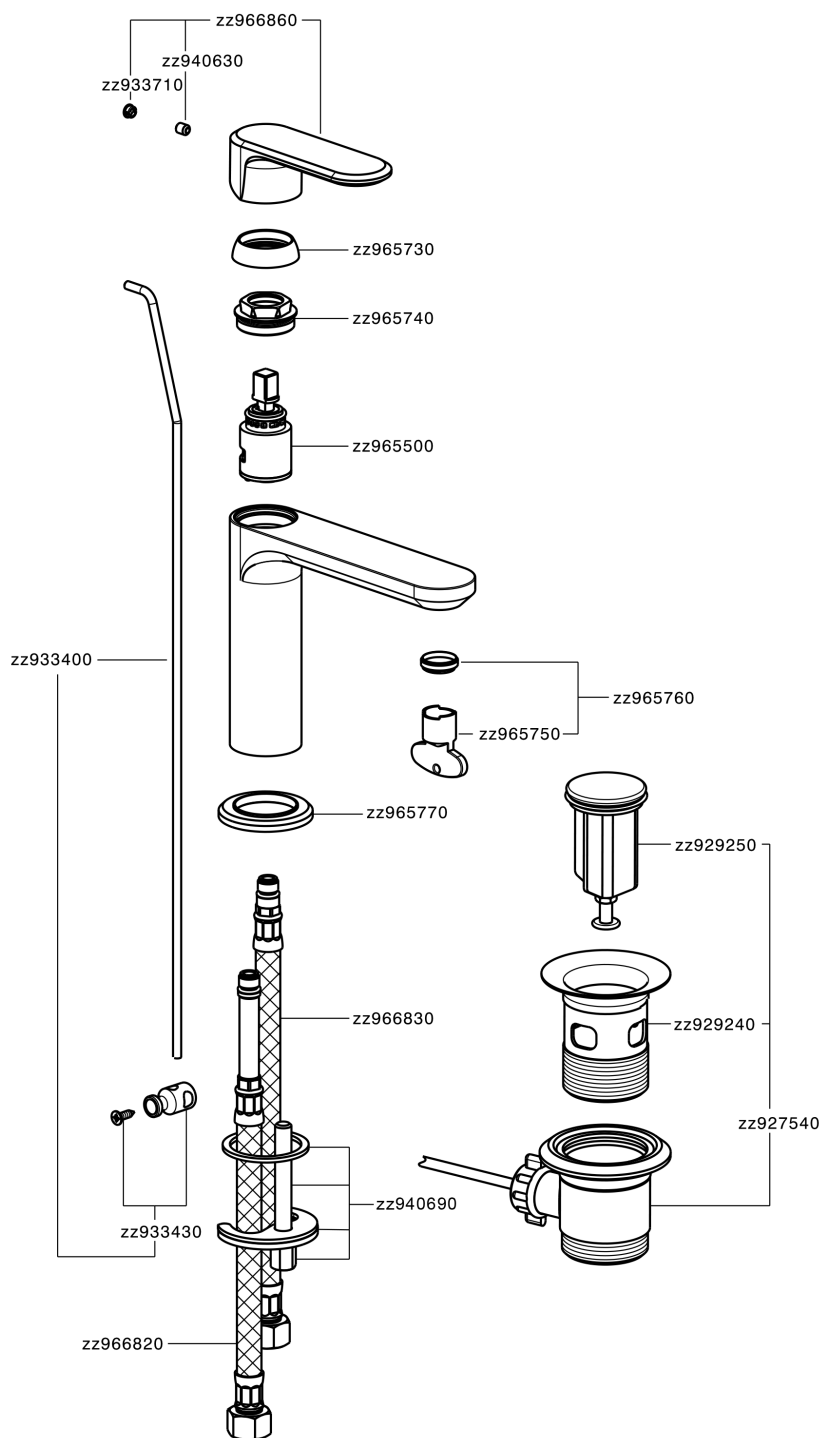

Single lever washbasin mixer LEVITY_LY000510

MODEL **LY000510**

Single lever washbasin mixer, with 1"1/4 automatic pop up waste, G.3/8" stainless steel flexible hoses

AVAILABLE FINISHINGS

-  **21** 21 Chrome
-  **2B** 2B Polished Nickel
-  **2F** 2F Brushed Nickel
-  **40** 40 Matt Black
-  **4Q** 4Q Matt White

CHARACTERISTICS

Cartridge Spare Parts **ZZ96550000**

25 mm Cartridge

Single lever washbasin mixer LEVITY_LY000510

LY000510

<https://en.huberitalia.com/single-lever-washbasin-mixer-levity-ly000510>

2024-12-04