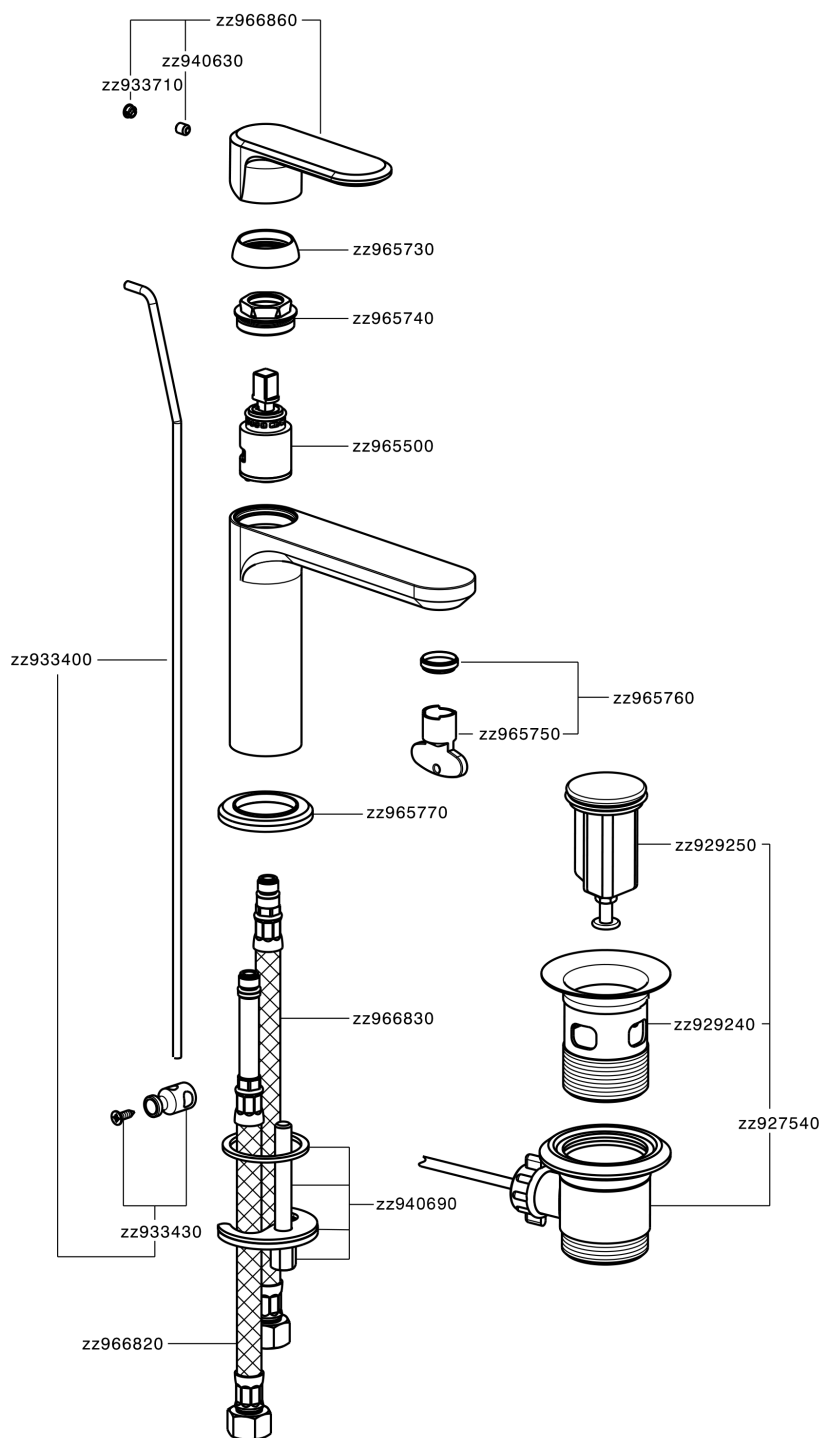

Single lever washbasin mixer LEVITY_LY000510

LY000510

<https://en.huberitalia.com/single-lever-washbasin-mixer-levity-ly000510>

2025-02-11