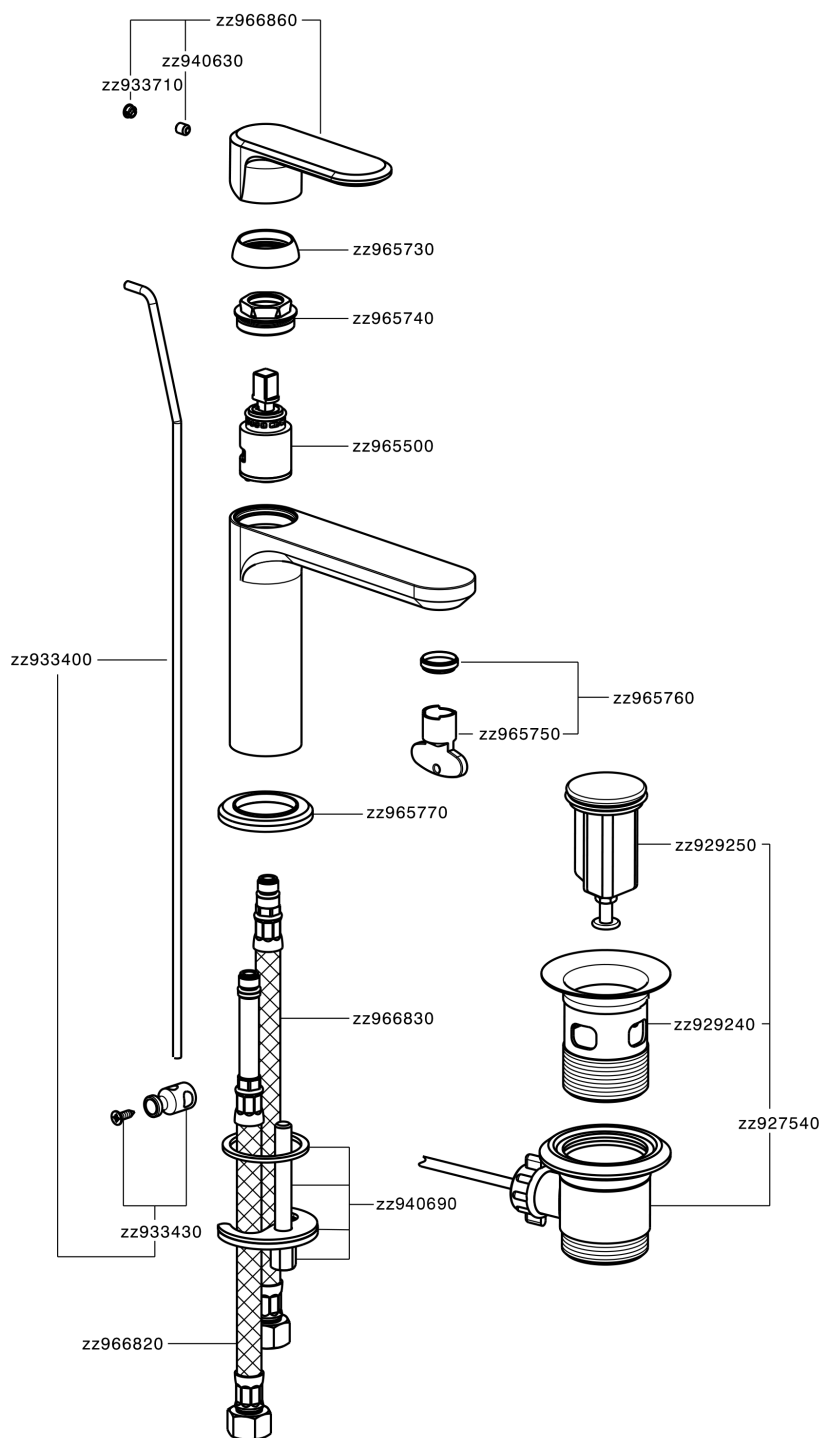

Single lever washbasin mixer LEVITY_LY000510

LY000510

<https://en.huberitalia.com/single-lever-washbasin-mixer-levity-ly000510>

2024-12-22