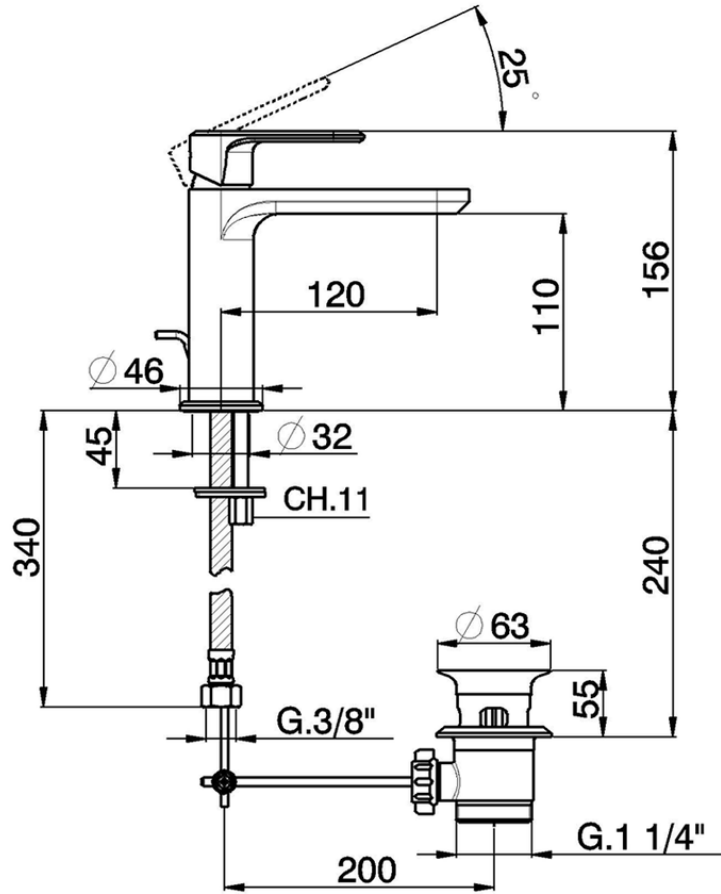

Single lever washbasin mixer LEVITY_LY000510

LY000510

<https://en.huberitalia.com/single-lever-washbasin-mixer-levity-ly000510>

2024-12-22