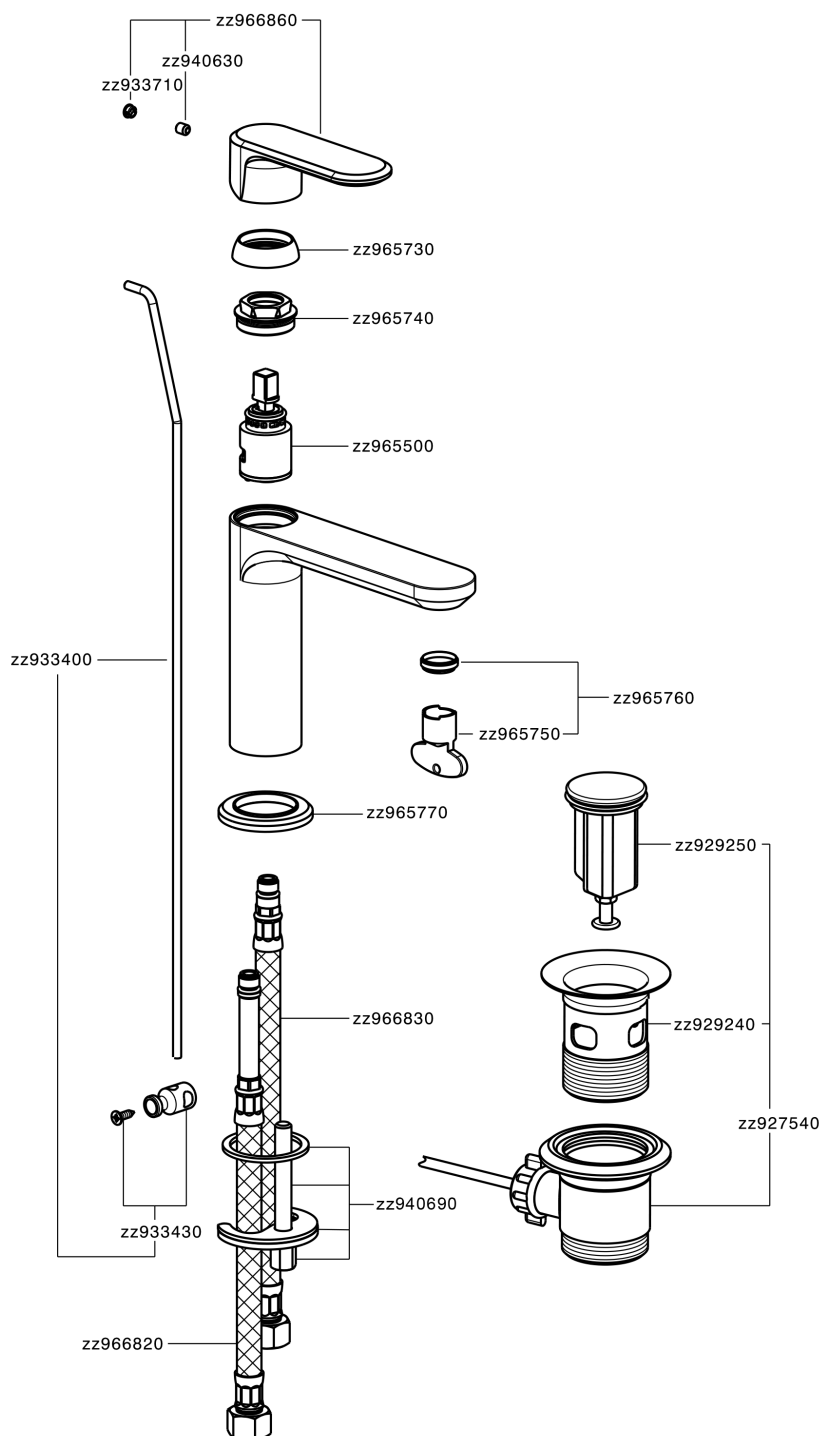

## Single lever washbasin mixer LEVITY\_LY000510

LY000510

<https://en.huberitalia.com/single-lever-washbasin-mixer-levity-ly000510>

2024-12-22