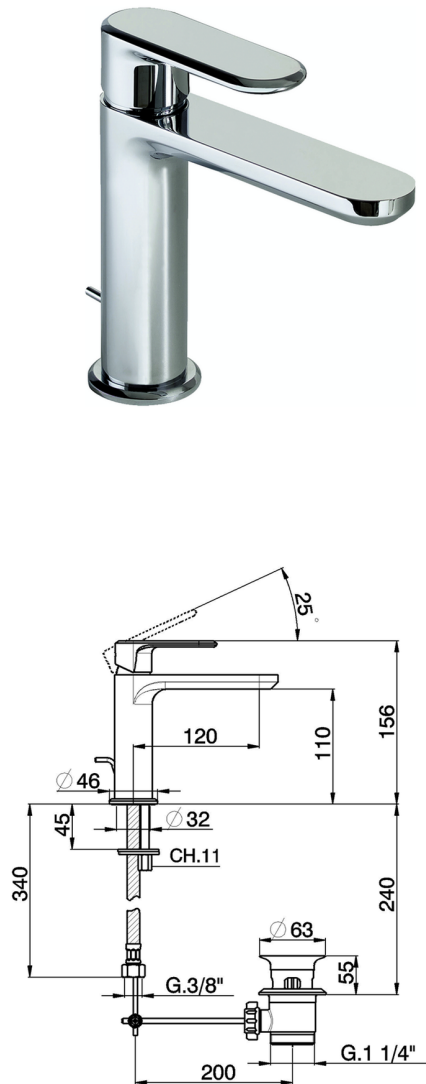

Single lever washbasin mixer LEVITY_LY000510

MODEL **LY000510**

Single lever washbasin mixer, with 1"1/4 automatic pop up waste, G.3/8" stainless steel flexible hoses

AVAILABLE FINISHINGS

-  **21** 21 Chrome
-  **2B** 2B Polished Nickel
-  **2F** 2F Brushed Nickel
-  **40** 40 Matt Black
-  **4Q** 4Q Matt White

CHARACTERISTICS

Cartridge Spare Parts **ZZ96550000**

25 mm Cartridge

Single lever washbasin mixer LEVITY_LY000510

LY000510

<https://en.huberitalia.com/single-lever-washbasin-mixer-levity-ly000510>

2024-12-22