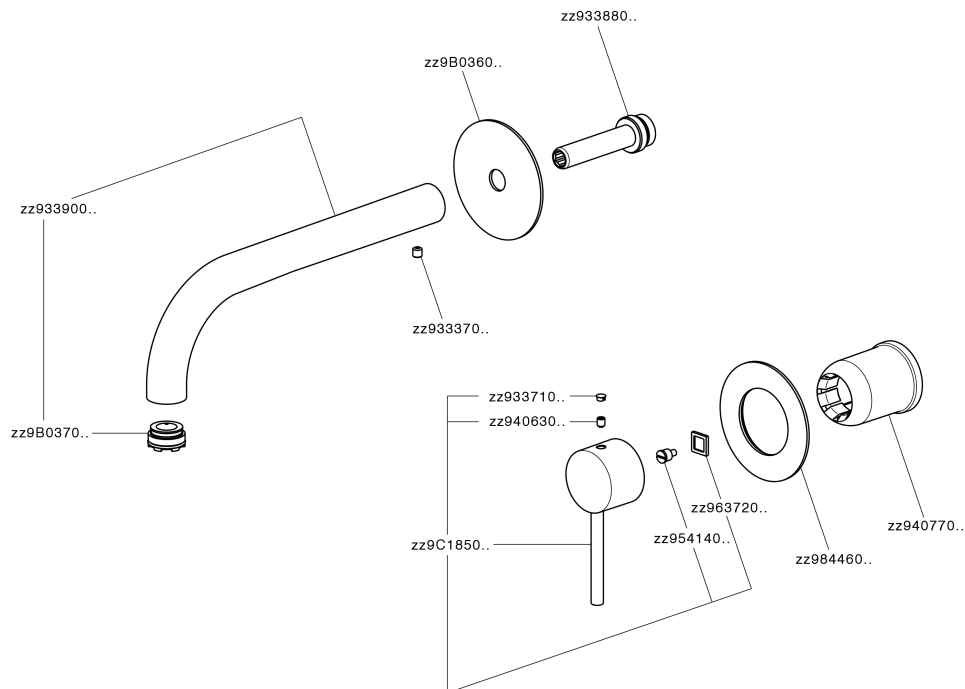

Exposed part for single lever washbasin valve NUOVA KIRUNA_K200551E

K200551E

<https://en.huberitalia.com/exposed-part-for-single-lever-washbasin-valve-nuova-kiruna-k200551e>

Concealed single lever washbasin mixer Easy-Box CONCEALED_ZB002450

ZB002450

<https://en.huberitalia.com/concealed-single-lever-washbasin-mixer-easy-box-concealed-zb002450>

2024-11-22