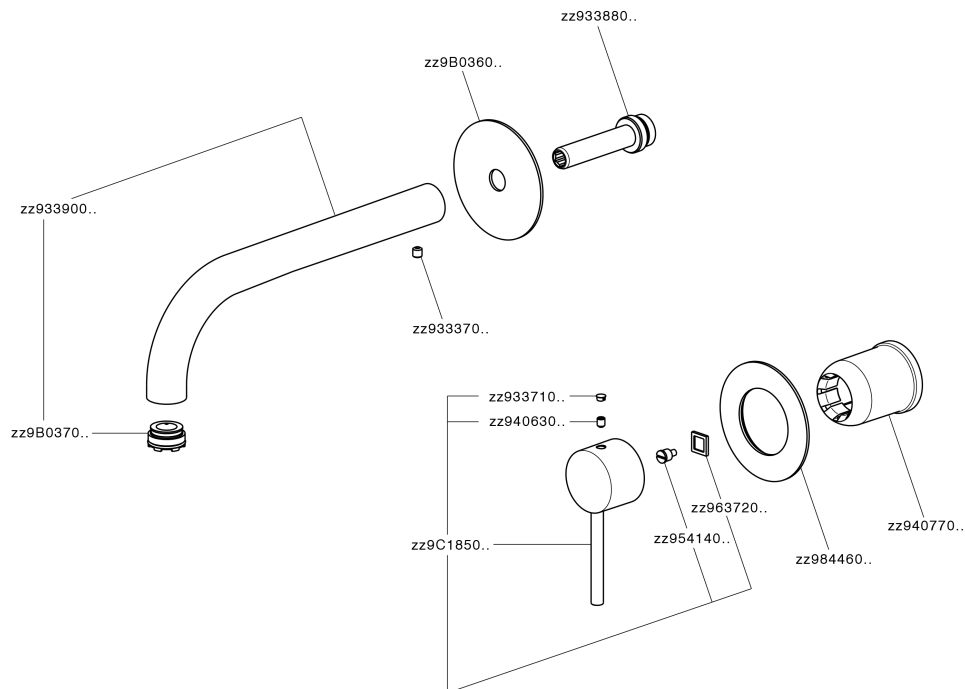

Exposed part for single lever washbasin valve NUOVA KIRUNA_K200551E

MODEL **K200551E**

Exposed part for single lever basin mixer, without concealed part, spout L.250 mm, for item Easy-Box ZB002450 and art.ZB025510

Required concealed parts **ZB002450**

Exposed part for single lever washbasin valve NUOVA KIRUNA_K200551E

K200551E

<https://en.huberitalia.com/exposed-part-for-single-lever-washbasin-valve-nuova-kiruna-k200551e>

Concealed single lever washbasin mixer Easy-Box CONCEALED_ZB002450

MODEL **ZB002450**

Concealed single lever washbasin mixer
Easy-Box, with protection guard box, without trim kit

AVAILABLE FINISHINGS

CHARACTERISTICS

Concealed **1**
Cartridge Spare Parts **ZZ95409000**
35 mm Cartridge

Piastra/Plate/Plaque/Platte/Placa

2-3mm: XX 56-76

10mm: XX 48-68

EcoStop

EcoStop feature limits water flow to approximately 50% of maximum output with one point of resistance on setting. Push slightly past the middle stop only when full water output is required. This will save water up to 50%.