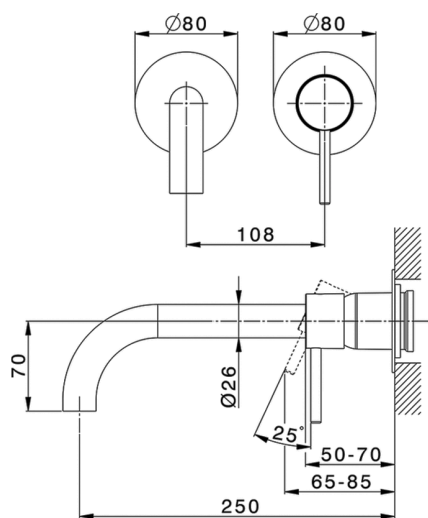

Exposed part for single lever washbasin valve NUOVA KIRUNA_K200551E

MODEL **K200551E**

Exposed part for single lever basin mixer, without concealed part, spout L.250 mm, for item Easy-Box ZB002450 and art.ZB025510

Required concealed parts **ZB002450**

Exposed part for single lever washbasin valve NUOVA KIRUNA_K200551E

K200551E

<https://en.huberitalia.com/exposed-part-for-single-lever-washbasin-valve-nuova-kiruna-k200551e>

Concealed single lever washbasin mixer Easy-Box CONCEALED_ZB002450

MODEL **ZB002450**

Concealed single lever washbasin mixer
Easy-Box, with protection guard box, without trim kit

AVAILABLE FINISHINGS

CHARACTERISTICS

Concealed **1**
Cartridge Spare Parts **ZZ95409000**
35 mm Cartridge

Piastra/Plate/Plaque/Platte/Placa

2-3mm: XX 56-76

10mm: XX 48-68

EcoStop

EcoStop feature limits water flow to approximately 50% of maximum output with one point of resistance on setting. Push slightly past the middle stop only when full water output is required. This will save water up to 50%.