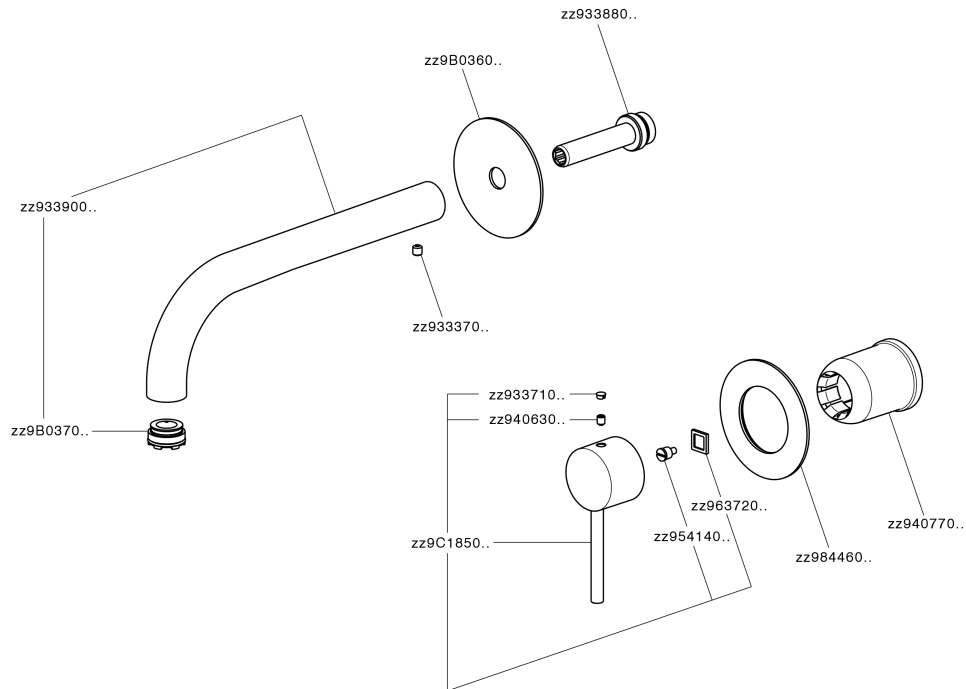

## Exposed part for single lever washbasin valve NUOVA KIRUNA\_K200551E

K200551E

<https://en.huberitalia.com/exposed-part-for-single-lever-washbasin-valve-nuova-kiruna-k200551e>

Concealed single lever washbasin mixer Easy-Box CONCEALED\_ZB002450

ZB002450

<https://en.huberitalia.com/concealed-single-lever-washbasin-mixer-easy-box-concealed-zb002450>

2024-11-21