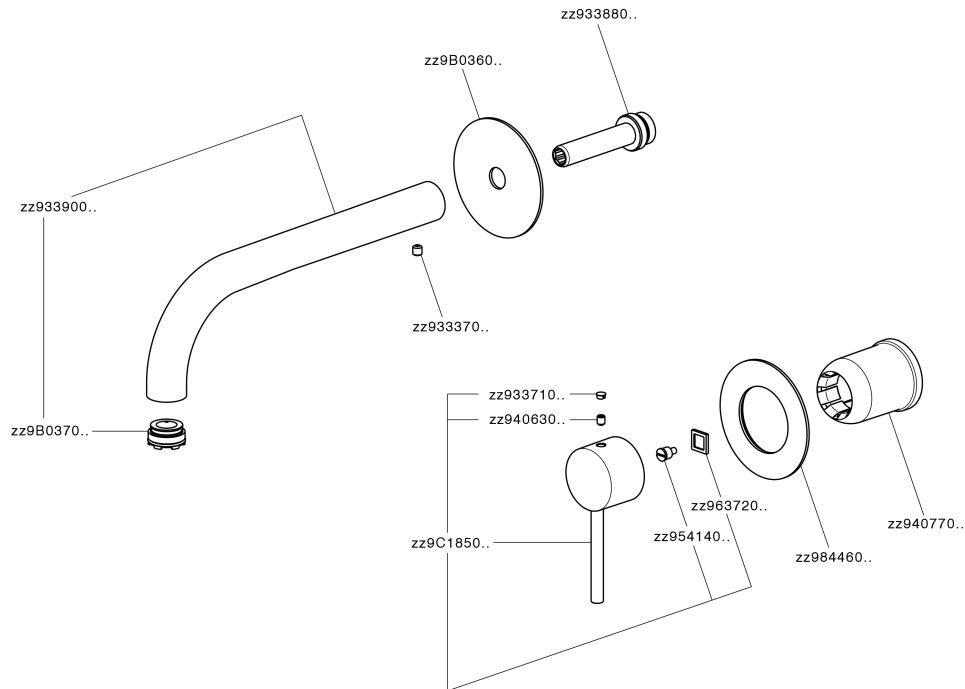

Exposed part for single lever washbasin valve NUOVA KIRUNA_K200551E

MODEL **K200551E**

Exposed part for single lever basin mixer, without concealed part, spout L.250 mm, for item Easy-Box ZB002450 and art. ZB025510

Required concealed parts **ZB002450**

Exposed part for single lever washbasin valve NUOVA KIRUNA_K200551E

K200551E

<https://en.huberitalia.com/exposed-part-for-single-lever-washbasin-valve-nuova-kiruna-k200551e>

Concealed single lever washbasin mixer Easy-Box CONCEALED_ZB002450

MODEL **ZB002450**

Concealed single lever washbasin mixer
Easy-Box, with protection guard box, without trim kit

AVAILABLE FINISHINGS

CHARACTERISTICS

Concealed **1**
Cartridge Spare Parts **ZZ95409000**
35 mm Cartridge

Piastra/Plate/Plaque/Platte/Placa

2-3mm: XX 56-76

10mm: XX 48-68

EcoStop

EcoStop feature limits water flow to approximately 50% of maximum output with one point of resistance on setting. Push slightly past the middle stop only when full water output is required. This will save water up to 50%.