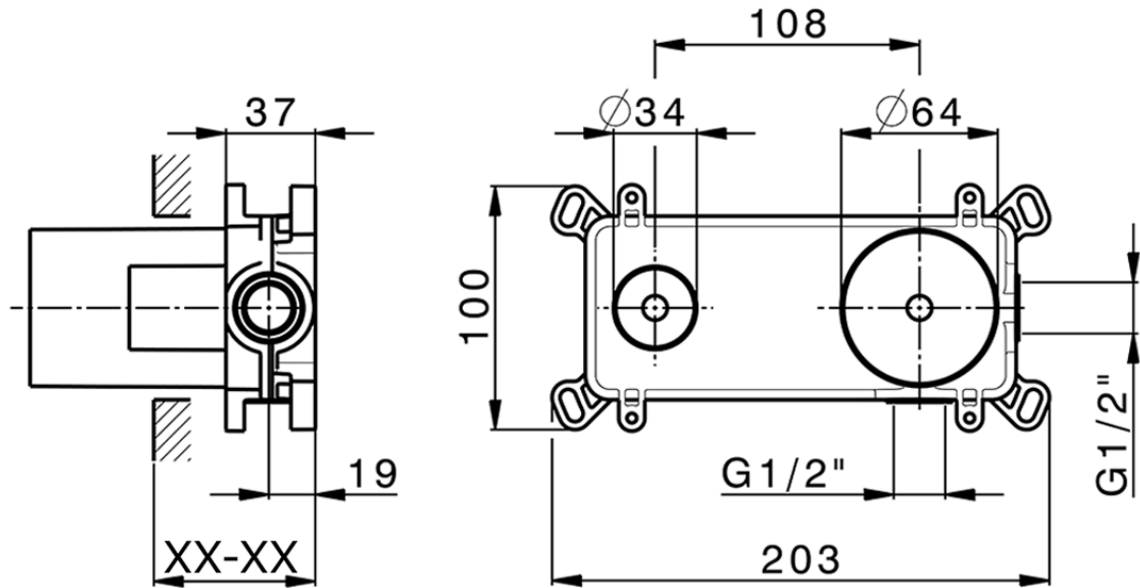

Exposed part for single lever washbasin valve NUOVA KIRUNA\_K200551E

K200551E

<https://en.huberitalia.com/exposed-part-for-single-lever-washbasin-valve-nuova-kiruna-k200551e>

Piastra/Plate/Plaque/Platte/Placa

2-3mm: XX 56-76

10mm: XX 48-68