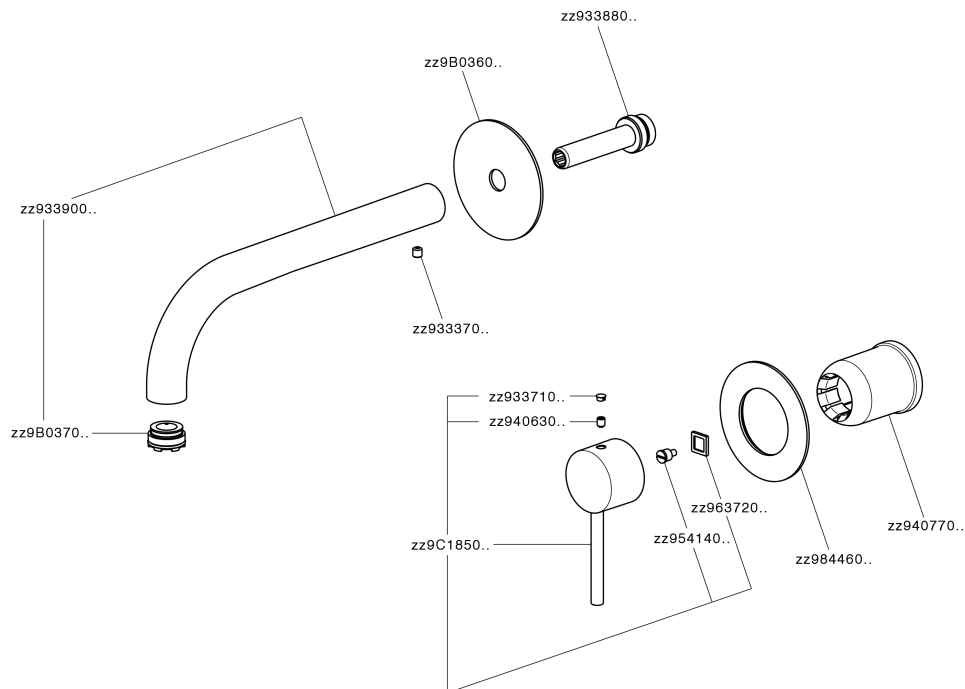

Exposed part for single lever washbasin valve NUOVA KIRUNA_K200551E

K200551E

<https://en.huberitalia.com/exposed-part-for-single-lever-washbasin-valve-nuova-kiruna-k200551e>

Concealed single lever washbasin mixer Easy-Box CONCEALED_ZB002450

ZB002450

<https://en.huberitalia.com/concealed-single-lever-washbasin-mixer-easy-box-concealed-zb002450>

2024-11-21