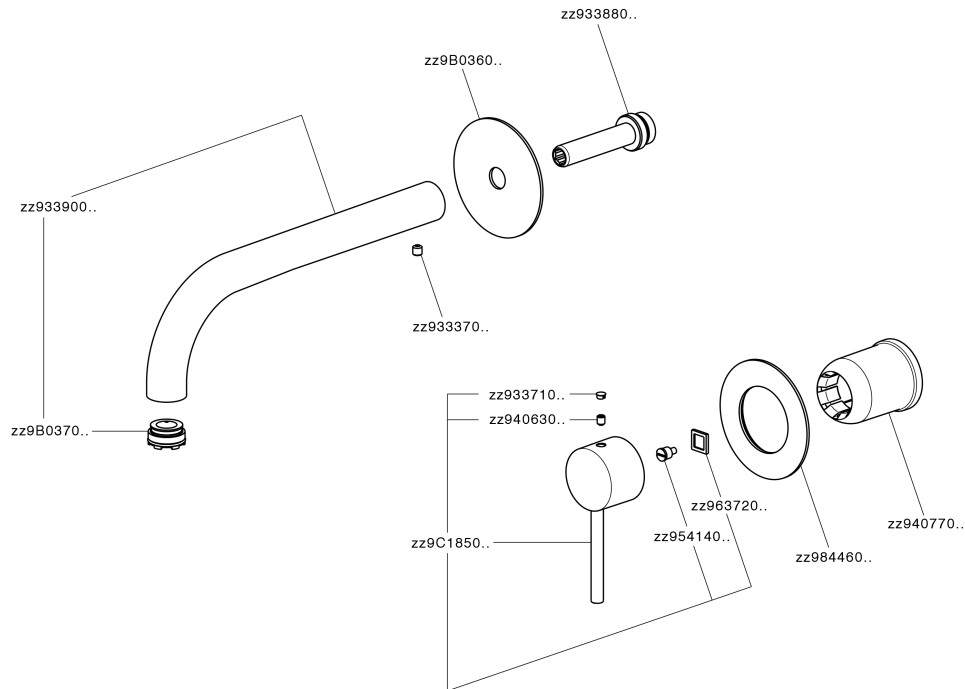

Exposed part for single lever washbasin valve NUOVA KIRUNA_K200551E

K200551E

<https://en.huberitalia.com/exposed-part-for-single-lever-washbasin-valve-nuova-kiruna-k200551e>

Concealed single lever washbasin mixer Easy-Box CONCEALED_ZB002450

ZB002450

<https://en.huberitalia.com/concealed-single-lever-washbasin-mixer-easy-box-concealed-zb002450>

2024-11-21