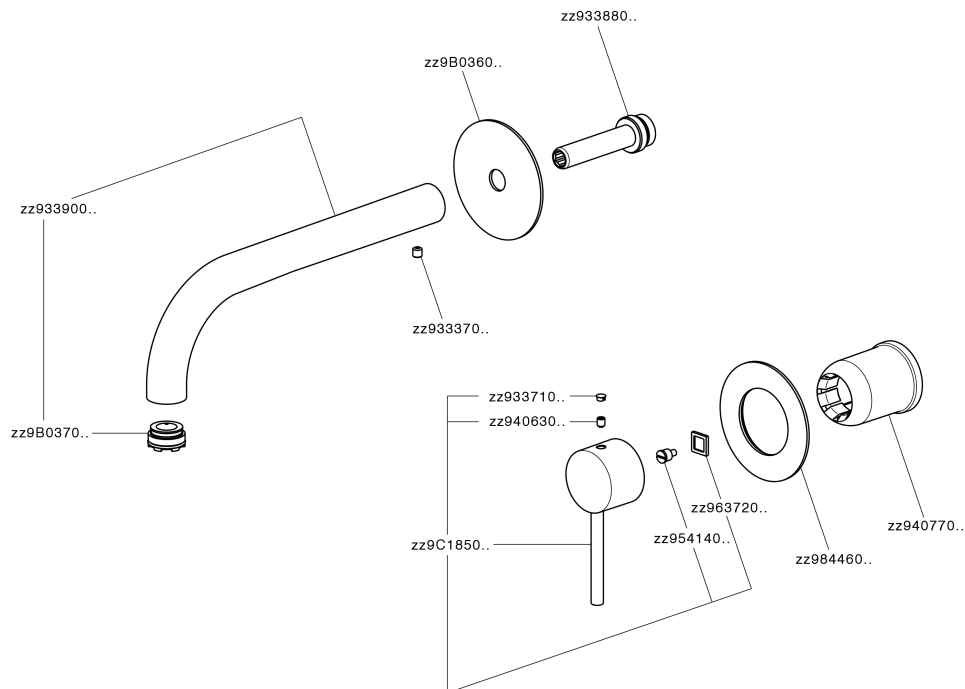

## Exposed part for single lever washbasin valve NUOVA KIRUNA\_K200551E

K200551E

<https://en.huberitalia.com/exposed-part-for-single-lever-washbasin-valve-nuova-kiruna-k200551e>

Concealed single lever washbasin mixer Easy-Box CONCEALED\_ZB002450

ZB002450

<https://en.huberitalia.com/concealed-single-lever-washbasin-mixer-easy-box-concealed-zb002450>

2024-11-21