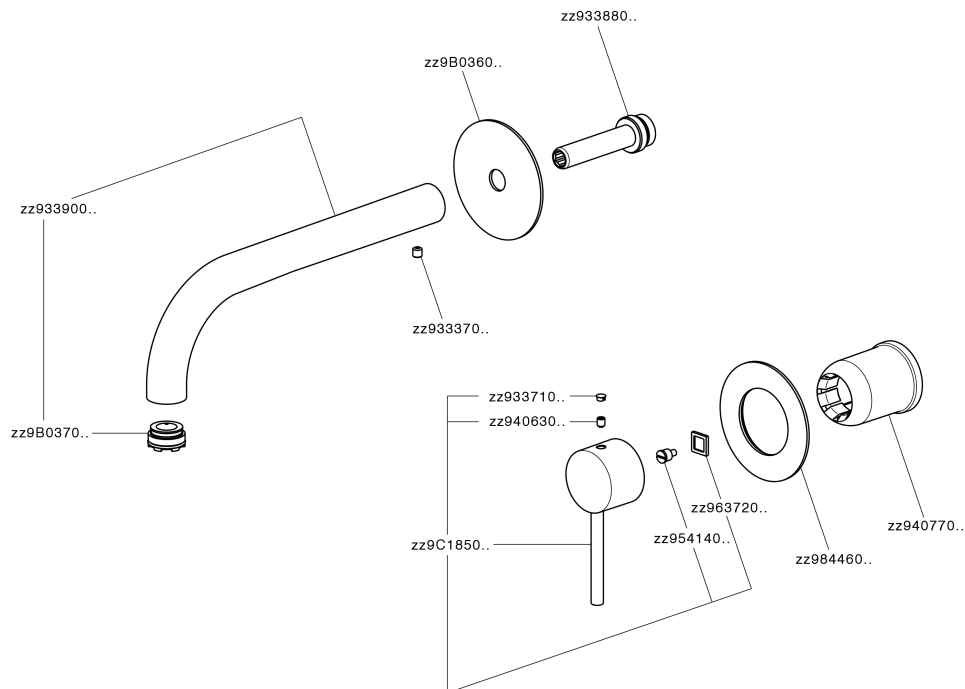

Exposed part for single lever washbasin valve NUOVA KIRUNA_K200551E

K200551E

<https://en.huberitalia.com/exposed-part-for-single-lever-washbasin-valve-nuova-kiruna-k200551e>

Concealed single lever washbasin mixer Easy-Box CONCEALED_ZB002450

ZB002450

<https://en.huberitalia.com/concealed-single-lever-washbasin-mixer-easy-box-concealed-zb002450>

2024-11-23