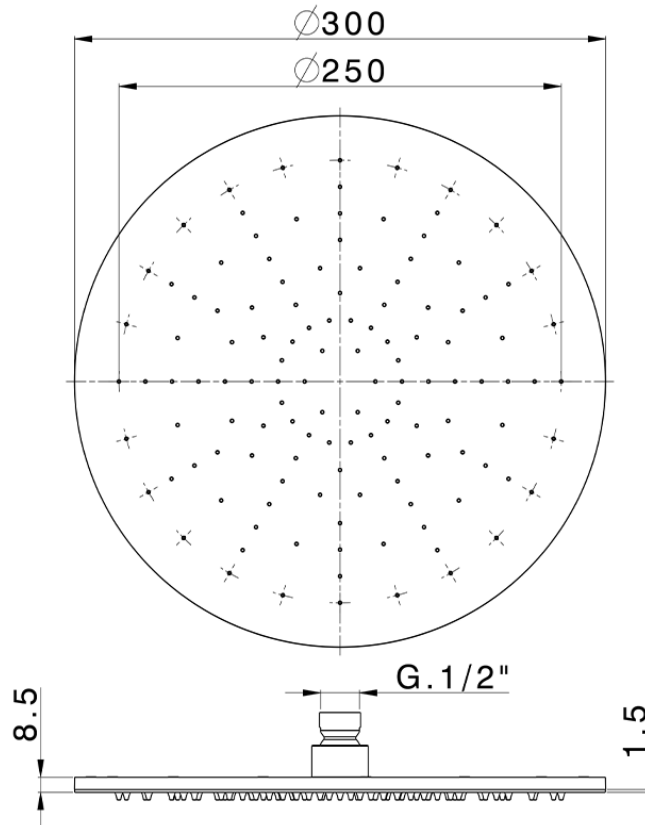

## Ø 300 mm inspectable arm showerheads SHOWER\_SS020020

SS020020

<https://en.huberitalia.com/o-300-mm-inspectable-arm-showerheads-shower-ss020020>

2024-11-15