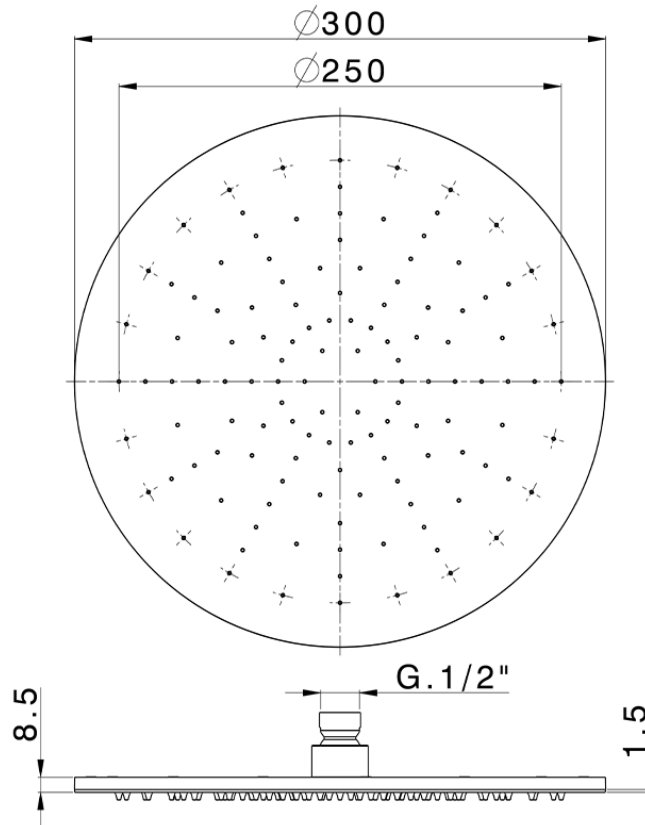

Ø 300 mm inspectable arm showerheads SHOWER_SS020020

SS020020

<https://en.huberitalia.com/o-300-mm-inspectable-arm-showerheads-shower-ss020020>

2024-11-15