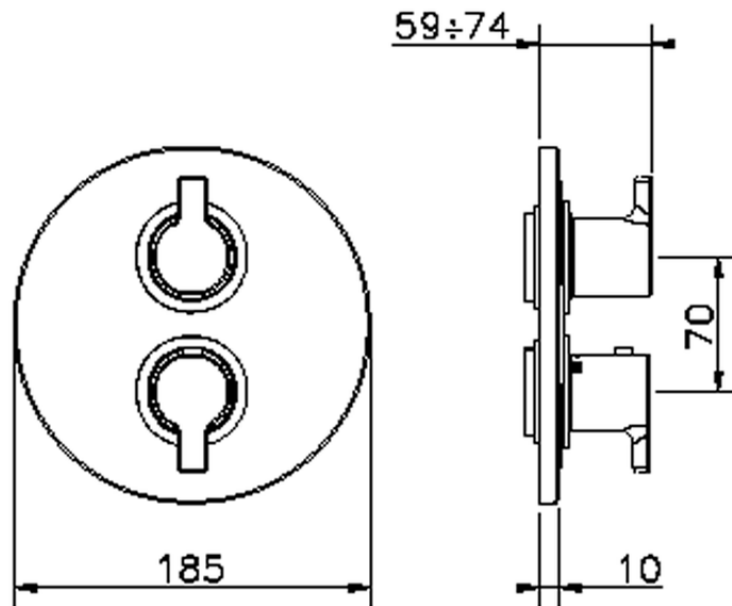

Exposed part for 3-outlet con.thermo.shower valve H2_H2018200

H2018200

<https://en.huberitalia.com/exposed-part-for-3-outlet-con-thermo-shower-valve-h2-h2018200>

Piastra/Plate/Plaque/Platte/Placa

2-3mm: XX 25-40 YY 76-91

10 mm: XX 16-31 YY 65-80

ZB018201

<https://en.huberitalia.com/3-outlet-concealed-thermostatic-shower-valve-concealed-zb018201>

2026-05-25