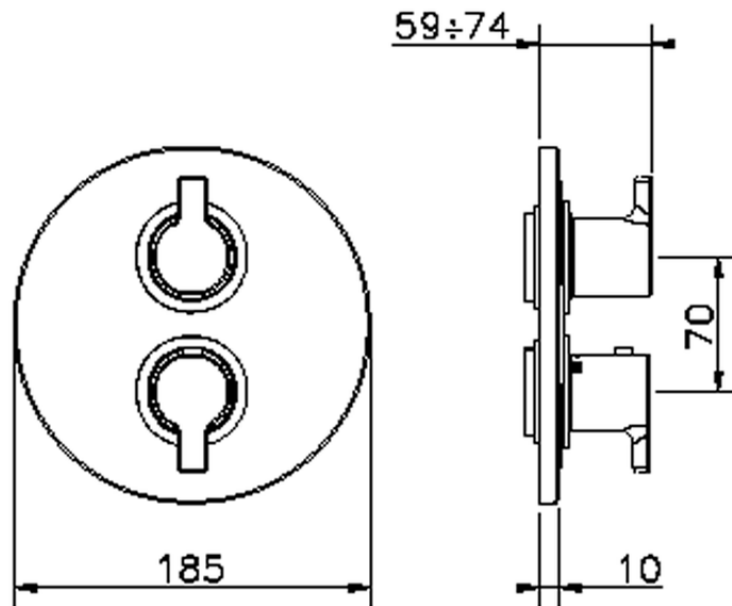

Exposed part for 3-outlet con.thermo.shower valve H2_H2018200

H2018200

<https://en.huberitalia.com/exposed-part-for-3-outlet-con-thermo-shower-valve-h2-h2018200>

Piastra/Plate/Plaque/Platte/Placa

2-3mm: XX 25-40 YY 76-91

10 mm: XX 16-31 YY 65-80

ZB018201

<https://en.huberitalia.com/3-outlet-concealed-thermostatic-shower-valve-concealed-zb018201>

2026-06-25