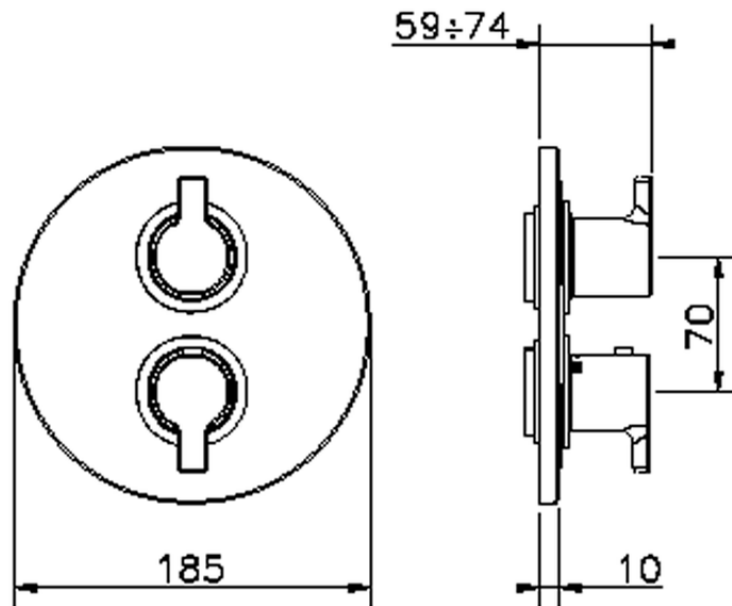

Exposed part for 3-outlet con.thermo.shower valve H2_H2018200

H2018200

<https://en.huberitalia.com/exposed-part-for-3-outlet-con-thermo-shower-valve-h2-h2018200>

Piastra/Plate/Plaque/Platte/Placa

2-3mm: XX 25-40 YY 76-91

10 mm: XX 16-31 YY 65-80

ZB018201

<https://en.huberitalia.com/3-outlet-concealed-thermostatic-shower-valve-concealed-zb018201>

2026-04-05