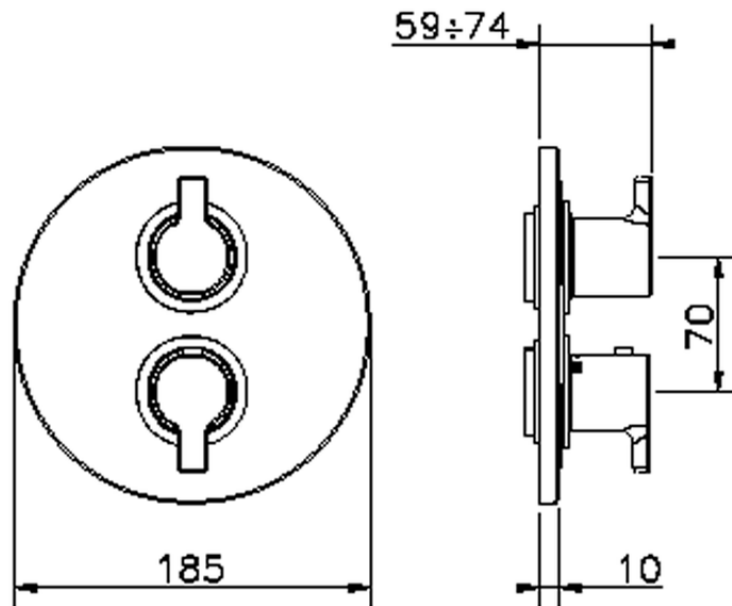

## Exposed part for 3-outlet con.thermo.shower valve H2\_H2018200

H2018200

<https://en.huberitalia.com/exposed-part-for-3-outlet-con-thermo-shower-valve-h2-h2018200>

Piastra/Plate/Plaque/Platte/Placa

2-3mm: XX 25-40 YY 76-91

10 mm: XX 16-31 YY 65-80

ZB018201

<https://en.huberitalia.com/3-outlet-concealed-thermostatic-shower-valve-concealed-zb018201>

2026-04-29