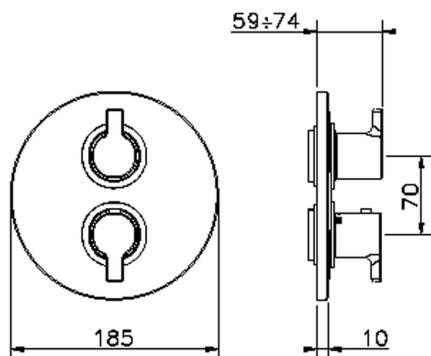

Exposed part for 3-outlet con.thermo.shower valve H2_H2018200

MODEL **H2018200**

Exposed part for 3-outlet thermostatic mixer, with 3 outlet diverter, without concealed part, for item ZB018201

AVAILABLE FINISHINGS

3-outlet Concealed thermostatic shower valve CONCEALED_ZB018201

MODEL **ZB018201**

3-Outlet Concealed thermostatic mixer, with 3-outlet diverter, without trim kit

AVAILABLE FINISHINGS

04 04 Without finishing

CHARACTERISTICS

Installation **Concealed**

Cartridge Spare Parts **24.04A.PP**

8x20 Plus P Thermostatic Valve

Concealed **1**

Piastra/Plate/Plaque/Platte/Placa

2-3mm: XX 25-40 YY 76-91

10 mm: XX 16-31 YY 65-80