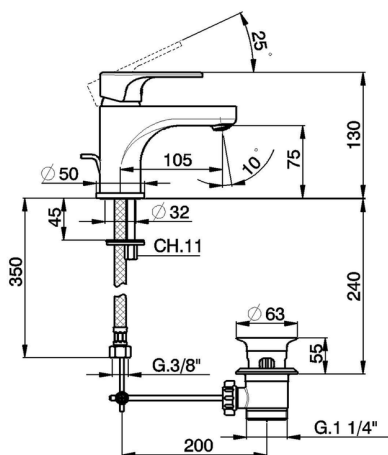

Single lever washbasin mixer H3_AH000510

MODEL **AH000510**

Single lever washbasin mixer, with 1"1/4 automatic pop up waste, G.3/8" stainless steel flexible hoses

AVAILABLE FINISHINGS

-  **21** 21 Chrome
-  **2F** 2F Brushed Nickel
-  **40** 40 Matt Black

CHARACTERISTICS

Cartridge Spare Parts **ZZ95435000**

35 mm Cartridge

EcoStop

EcoStop feature limits water flow to approximately 50% of maximum output with one point of resistance on setting. Push slightly past the middle stop only when full water output is required. This will save water up to 50%.