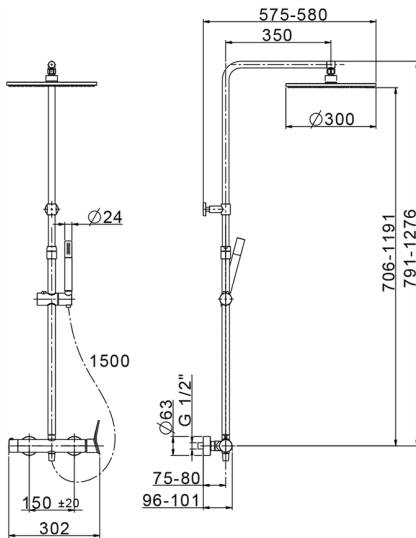

2-function single lever shower set HARLOCK_HC004030

MODEL **HC004030**

2-function single lever shower set, 2-outlet deviaStop, adjustable riser column, sliding shower bracket, Brass D.24mm minimalistic one spray handshower, 300 mm Brass round headshower, 150 cm smooth SUPREME flexible hose

AVAILABLE FINISHINGS

-  **21** 21 Chrome
-  **40** 40 Matt Black
-  **4Q** 4Q Matt White
-  **6T** 6T Chrome/Matt Black

CHARACTERISTICS

Cartridge Spare Parts **ZZ95409000**

35 mm Cartridge

DeviaStop

The Huber Devia Stop technology allows to adjust the water flow and to direct it to the selected output point (overhead soaker, hand shower, etc).