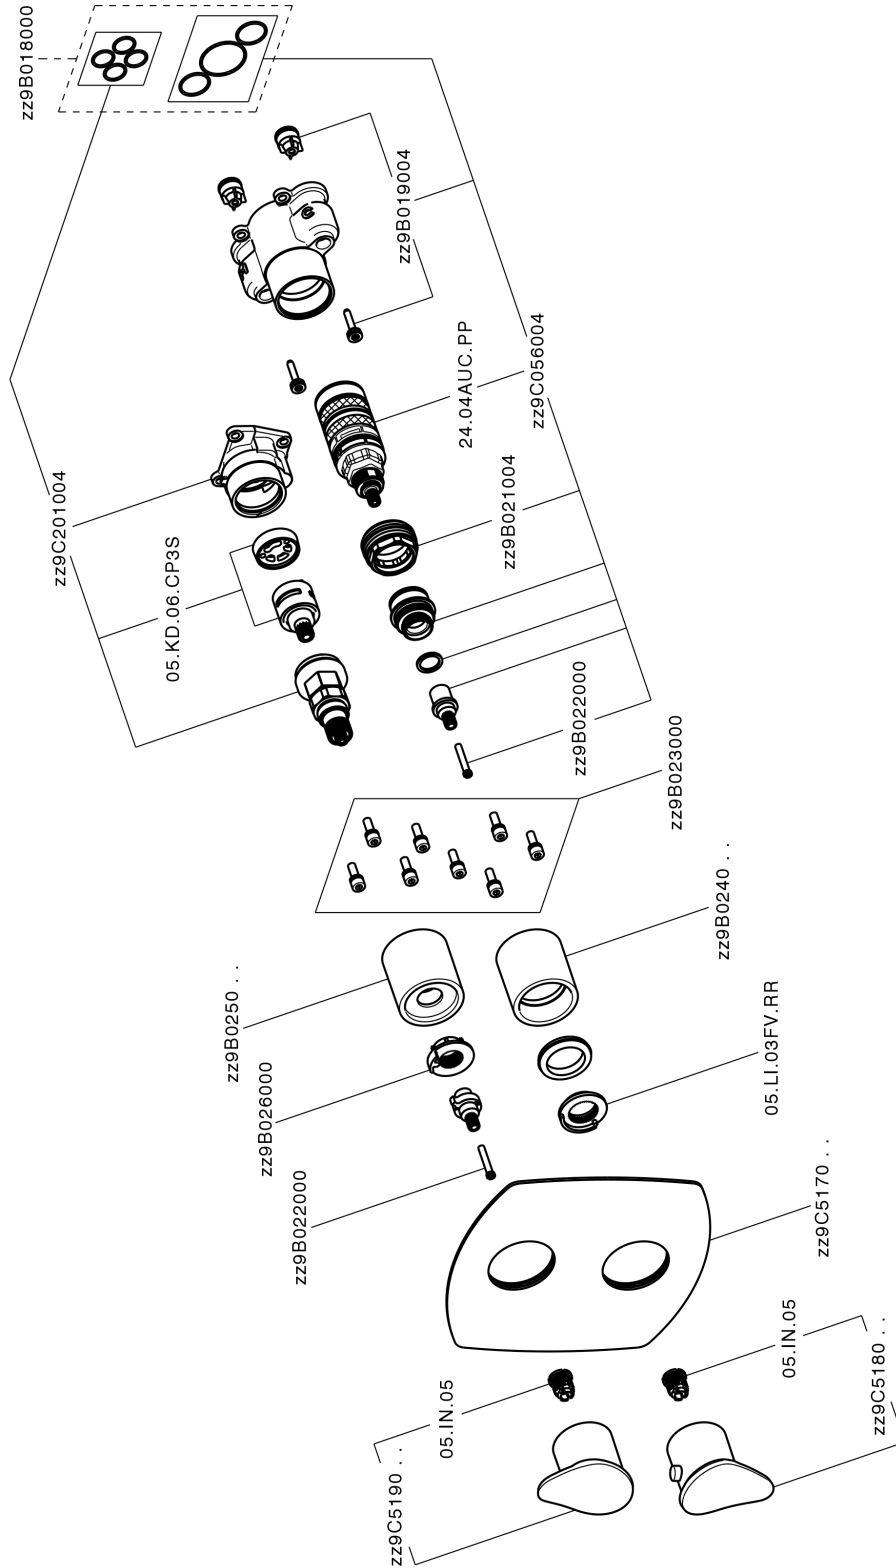

Exposed part for Thermostatic One Box Valve HARLOCK_HC0BT030

MODEL **HC0BT030**

Exposed part for Thermostatic One Box Valve, with 1-2-3 outlet devia stop, Minimum depth of installation: 67 mm, without concealed part, for items ZB00B030-ZB00B031

AVAILABLE FINISHINGS

-  **21** 21 Chrome
-  **2P** 2P Rose Gold
-  **2Q** 2Q Black Titanium
-  **40** 40 Matt Black
-  **4Q** 4Q Matt White
-  **6T** 6T Chrome/Matt Black

CHARACTERISTICS

Cartridge Spare Parts **24.04A.PP**

8x20 Plus P Thermostatic Valve

Installation **Concealed**

Required concealed parts **ZB00B031**

ZB00B030

DeviaStop

The Huber Devia Stop technology allows to adjust the water flow and to direct it to the selected output point (overhead soaker, hand shower, etc).

Thermostatic

The Huber thermostatic is your personal water manager, helping you to handle, control and save water and energy.

Exposed part for Thermostatic One Box Valve HARLOCK_HC0BT030

HC0BT030

<https://en.huberitalia.com/exposed-part-for-thermostatic-one-box-valve-harlock-hc0bt030>