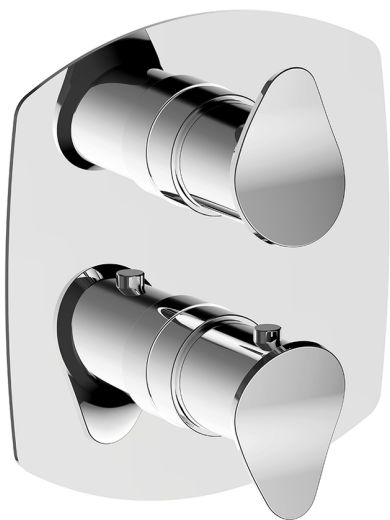

Exposed part for Thermostatic One Box Valve HARLOCK_HC0BT030

MODEL **HC0BT030**

Exposed part for Thermostatic One Box Valve, with 1-2-3 outlet devia stop, Minimum depth of installation: 67 mm, without concealed part, for items ZB00B030-ZB00B031

AVAILABLE FINISHINGS

-  **21** 21 Chrome
-  **2P** 2P Rose Gold
-  **2Q** 2Q Black Titanium
-  **40** 40 Matt Black
-  **4Q** 4Q Matt White
-  **6T** 6T Chrome/Matt Black

CHARACTERISTICS

Cartridge Spare Parts **24.04A.PP**

8x20 Plus P Thermostatic Valve

Installation **Concealed**

Required concealed parts **ZB00B031**

ZB00B030

DeviaStop

The Huber Devia Stop technology allows to adjust the water flow and to direct it to the selected output point (overhead soaker, hand shower, etc).

One Box Universal Concealed Part ONE BOX_ZB00B031

MODEL **ZB00B031**

One Box Universal Concealed Part, for 1 or 2 or 3 outlet thermostatic or single lever, without trim kit, with noise reducers, with sealing gasket