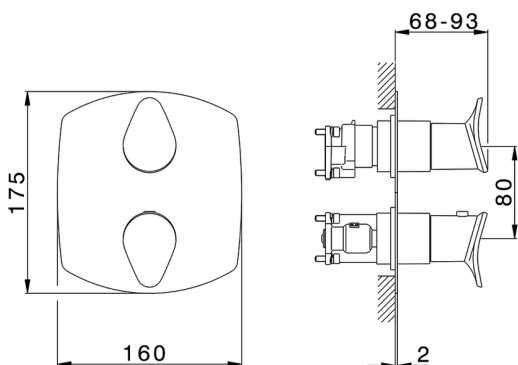

Exposed part for Thermostatic One Box Valve HARLOCK_HC0BT030

MODEL **HC0BT030**

Exposed part for Thermostatic One Box Valve, with 1-2-3 outlet devia stop, Minimum depth of installation: 67 mm, without concealed part, for items ZB00B030-ZB00B031

8x20 Plus P Thermostatic Valve

Installation **Concealed**

Required concealed parts **ZB00B031**

ZB00B030

DeviaStop

The Huber Devia Stop technology allows to adjust the water flow and to direct it to the selected output point (overhead soaker, hand shower, etc).