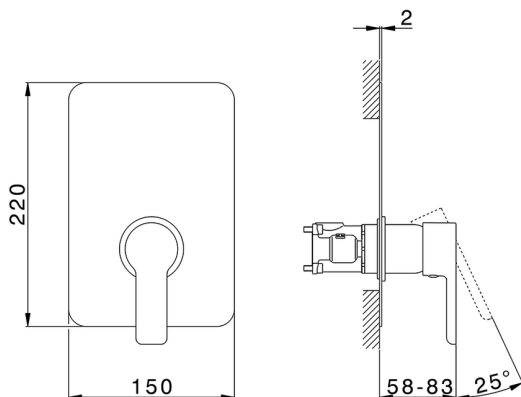

## Exposed part for Single Lever One Box Valve ONE BOX\_SF0BM010

MODEL **SF0BM010**

Exposed part for Single Lever One Box Valve, 1 Outlet, Minimum depth of installation: 67 mm, without concealed part, for items ZB00B030-ZB00B031

AVAILABLE FINISHINGS

CHARACTERISTICS

Cartridge Spare Parts **ZZ97179000**

**35 mm Cartridge**

Installation **Concealed**

Required concealed parts **ZB00B031**

**ZB00B030**

## Exposed part for Single Lever One Box Valve ONE BOX\_SF0BM010

SF0BM010

<https://en.huberitalia.com/exposed-part-for-single-lever-one-box-valve-one-box-sf0bm010>