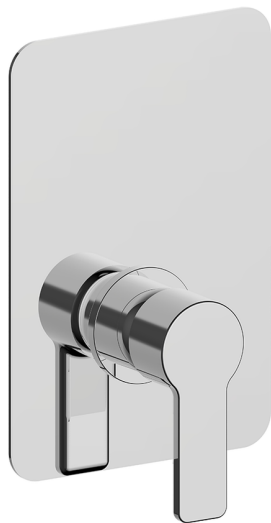

## Exposed part for Single Lever One Box Valve ONE BOX\_SF0BM010

MODEL **SF0BM010**

Exposed part for Single Lever One Box Valve, 1 Outlet, Minimum depth of installation: 67 mm, without concealed part, for items ZB00B030-ZB00B031

AVAILABLE FINISHINGS

CHARACTERISTICS

Cartridge Spare Parts **ZZ97179000**

**35 mm Cartridge**

Installation **Concealed**

Required concealed parts **ZB00B031**

**ZB00B030**

## Exposed part for Single Lever One Box Valve ONE BOX\_SF0BM010

SF0BM010

<https://en.huberitalia.com/exposed-part-for-single-lever-one-box-valve-one-box-sf0bm010>

## One Box Universal Concealed Part ONE BOX\_ZB00B031

MODEL **ZB00B031**

One Box Universal Concealed Part, for 1 or 2 or 3 outlet thermostatic or single lever, without trim kit, with noise reducers, with sealing gasket