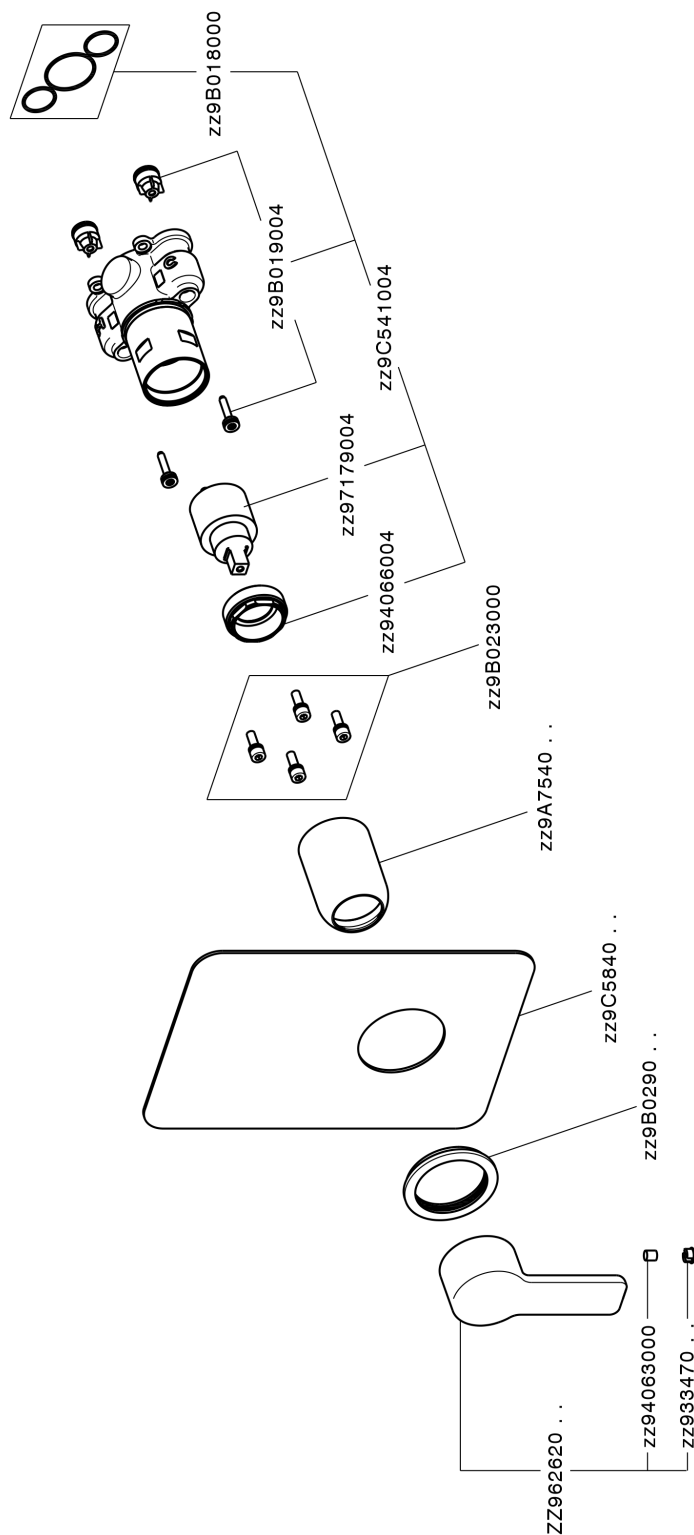

## Exposed part for Single Lever One Box Valve ONE BOX\_SF0BM010

MODEL **SF0BM010**

Exposed part for Single Lever One Box Valve, 1 Outlet, Minimum depth of installation: 67 mm, without concealed part, for items ZB00B030-ZB00B031

AVAILABLE FINISHINGS

CHARACTERISTICS

Cartridge Spare Parts **ZZ97179000**

**35 mm Cartridge**

Installation **Concealed**

Required concealed parts **ZB00B031**

**ZB00B030**

## Exposed part for Single Lever One Box Valve ONE BOX\_SF0BM010

SF0BM010

<https://en.huberitalia.com/exposed-part-for-single-lever-one-box-valve-one-box-sf0bm010>

## One Box Universal Concealed Part ONE BOX\_ZB00B031

MODEL **ZB00B031**

One Box Universal Concealed Part, for 1 or 2 or 3 outlet thermostatic or single lever, without trim kit, with noise reducers, with sealing gasket