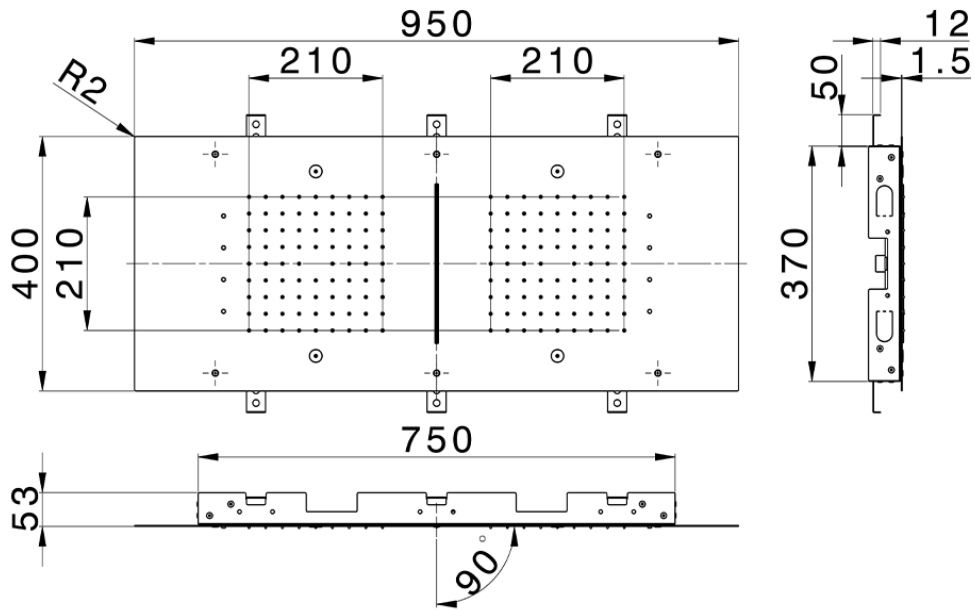

950x400 mm Ceiling showerheads ZEN\_ZS1C0380

ZS1C0380

<https://en.huberitalia.com/950x400-mm-ceiling-showerheads-zen-zs1c0380>

2024-11-15