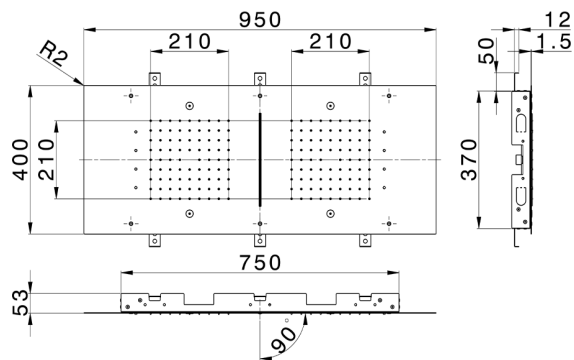

950x400 mm Ceiling showerheads ZEN_ZS1C0380

MODEL **ZS1C0380**

950x400 mm Ceiling showerheads, 2 rain, spraying functions, waterfall, chromotherapy functions, with remote control included, Stainless Steel AISI 304

AVAILABLE FINISHINGS

- **40** 40 Matt Black
- **4Q** 4Q Matt White
- **D1** D1 Brushed Inox
- **D2** D2 Polished Inox

CHARACTERISTICS

2024-11-15