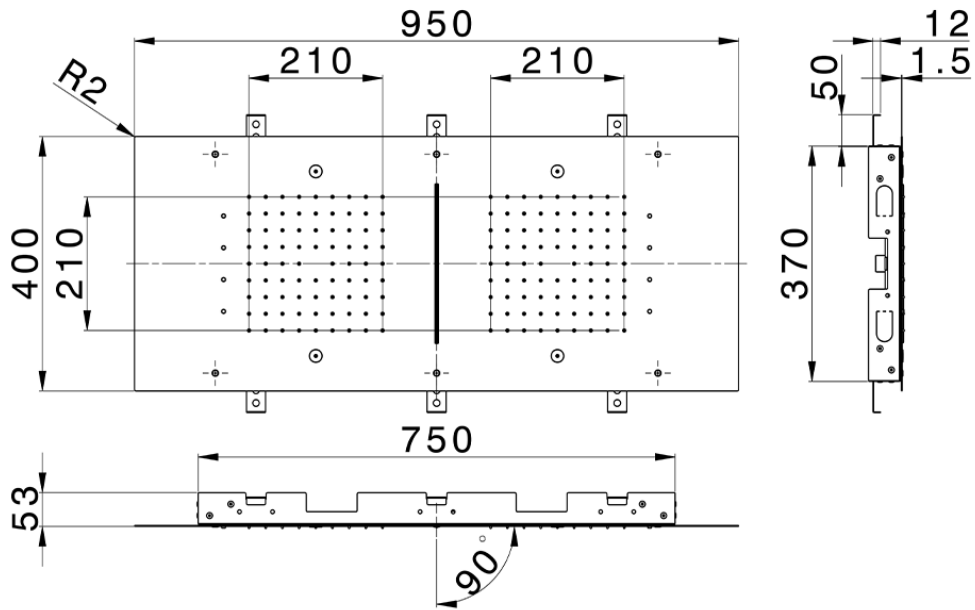

950x400 mm Ceiling showerheads ZEN_ZS1C0380

ZS1C0380

<https://en.huberitalia.com/950x400-mm-ceiling-showerheads-zen-zs1c0380>

2024-11-15