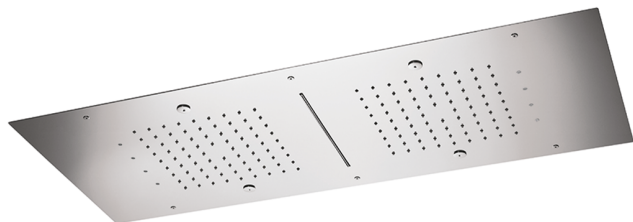

950x400 mm Ceiling showerheads ZEN_ZS1C0380

MODEL **ZS1C0380**

950x400 mm Ceiling showerheads, 2 rain, spraying functions, waterfall, chromotherapy functions, with remote control included, Stainless Steel AISI 304

AVAILABLE FINISHINGS

-  **40** 40 Matt Black
-  **4Q** 4Q Matt White
-  **D1** D1 Brushed Inox
-  **D2** D2 Polished Inox

CHARACTERISTICS

2024-11-15