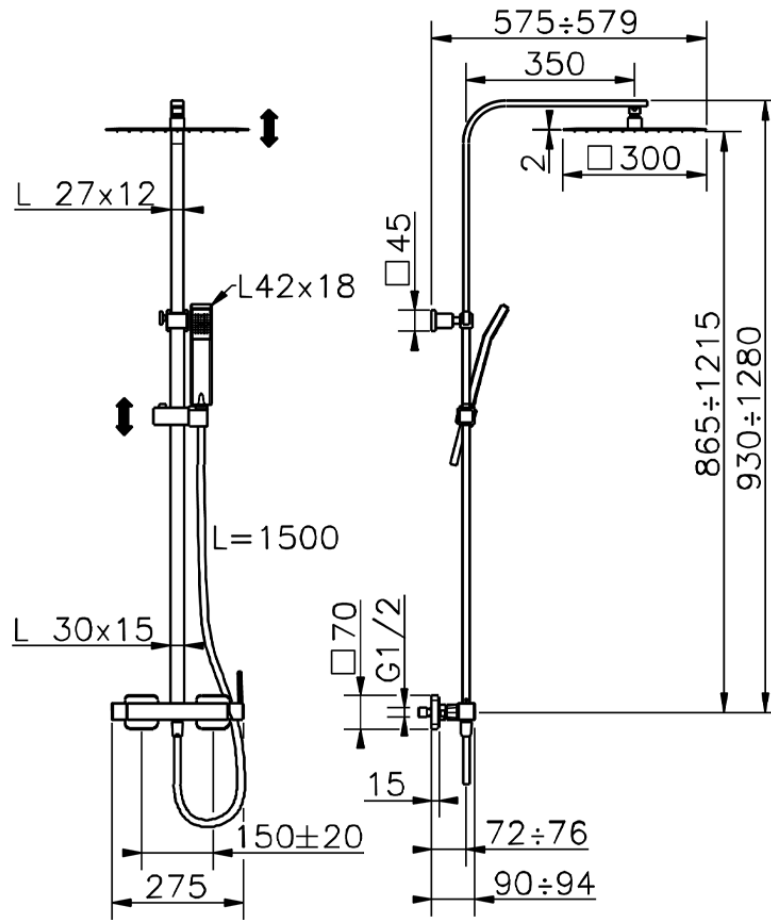

2-function single lever shower set COLUMNS_QT0R4032

QT0R4032

<https://en.huberitalia.com/2-function-single-lever-shower-set-columns-qt0r4032>

2024-11-15