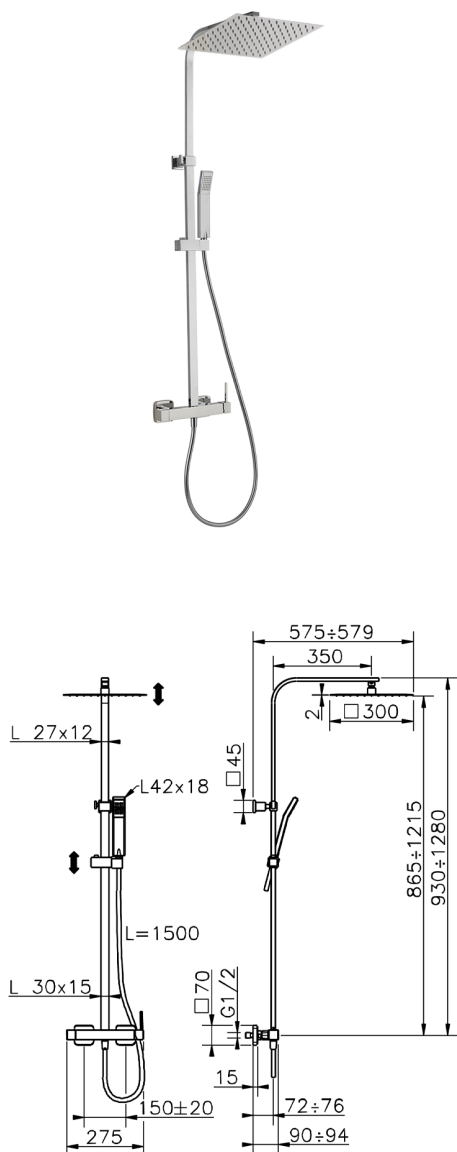

2-function single lever shower set COLUMNS_QT0R4032

MODEL **QT0R4032**

2-function single lever shower set, 2-outlet deviator, adjustable riser column, sliding shower bracket, 42x18 mm ABS Quad one spray handshower, 300x300 mm INOX square showerhead 2 mm thick, 150 cm smooth SILVERFLEX Flexible Hose

AVAILABLE FINISHINGS

CHARACTERISTICS

Cartridge Spare Parts **ZZ94240000**

25 mm Cartridge

2024-11-15