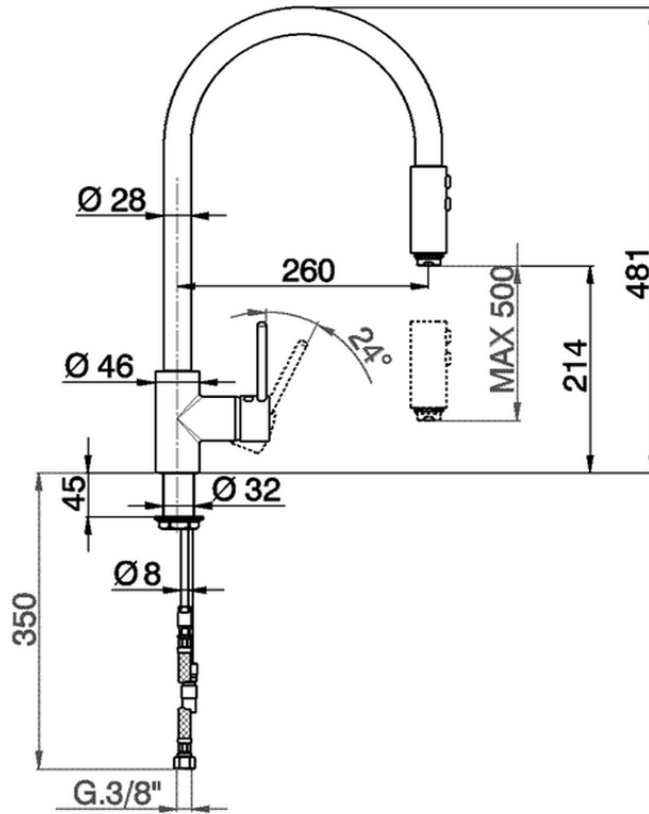

Single lever sink mixer with extrac.shower KITCHEN_LL400570

LL400570

<https://en.huberitalia.com/single-lever-sink-mixer-with-extrac-shower-kitchen-ll400570>

2024-11-23