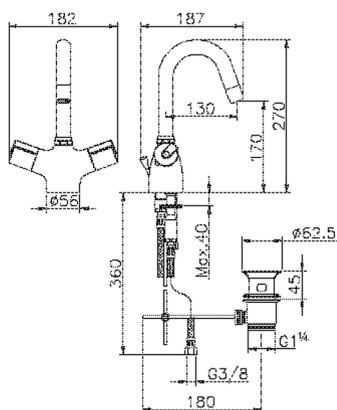

Thermostatic washbasin mixer THERMO_PRT52010

MODEL **PRT52010**

Thermostatic washbasin mixer, with 1" 1/4 automatic pop up waste, swivel Spout, G.3/8" Stainless Steel Flexible

AVAILABLE FINISHINGS

CHARACTERISTICS

Cartridge Spare Parts **24.02A.PL**

Thermostatic

The Huber thermostatic is your personal water manager, helping you to handle, control and save water and energy.

2024-12-22