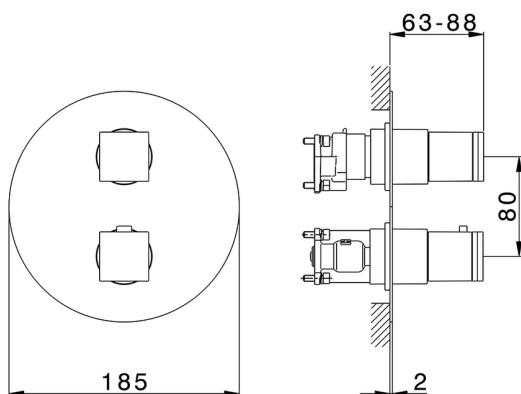

## Exposed part for Thermostatic One Box Valve ONE BOX\_DD0BT030

MODEL **DD0BT030**

Exposed part for Thermostatic One Box Valve, with 1-2-3 outlet deviator, Minimum depth of installation: 67 mm, without concealed part, for items ZB00B030-ZB00B031

### CHARACTERISTICS

Cartridge Spare Parts **24.04A.PP**

**8x20 Plus P Thermostatic Valve**

Installation **Concealed**

Required concealed parts **ZB00B031**  
**ZB00B030**