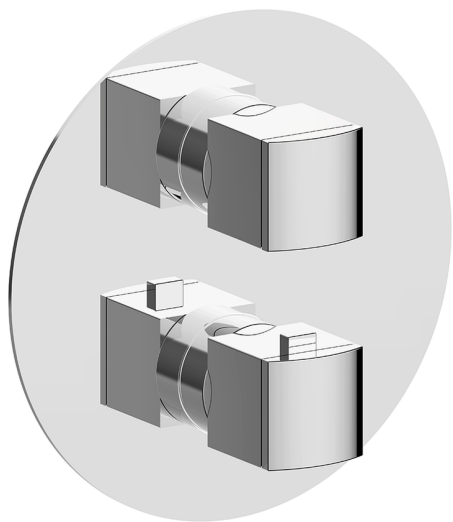

## Exposed part for Thermostatic One Box Valve ONE BOX\_DD0BT030

MODEL **DD0BT030**

Exposed part for Thermostatic One Box Valve, with 1-2-3 outlet deviator, Minimum depth of installation: 67 mm, without concealed part, for items ZB00B030-ZB00B031

### CHARACTERISTICS

Cartridge Spare Parts **24.04A.PP**

**8x20 Plus P Thermostatic Valve**

Installation **Concealed**

Required concealed parts **ZB00B031**  
**ZB00B030**

### DeviaStop

The Huber Devia Stop technology allows to adjust the water flow and to direct it to the selected output point (overhead soaker, hand shower, etc).