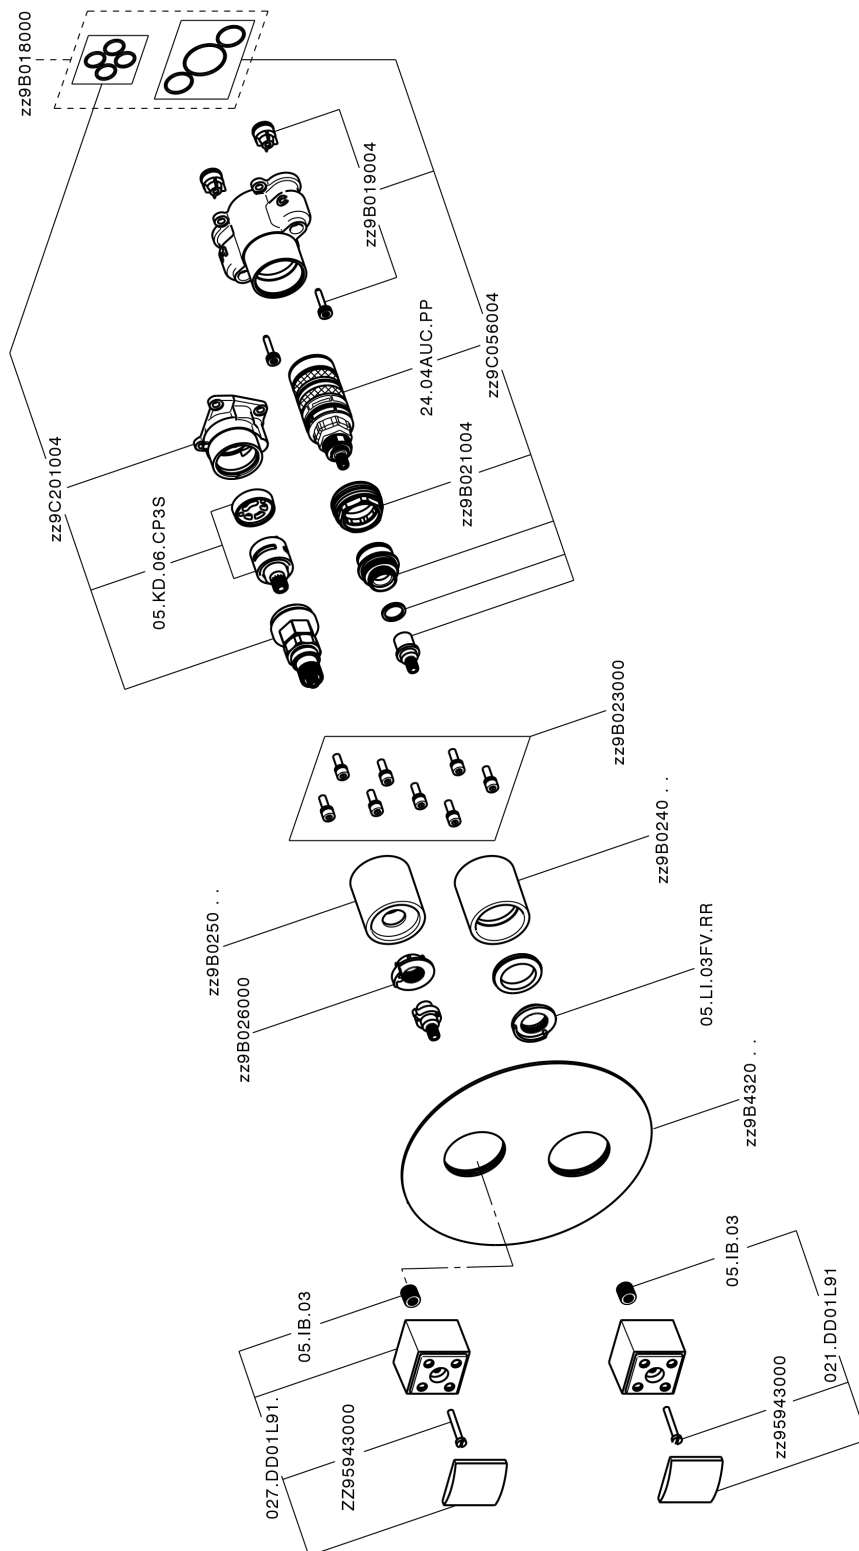

Exposed part for Thermostatic One Box Valve ONE BOX_DD0BT030

DD0BT030

<https://en.huberitalia.com/exposed-part-for-thermostatic-one-box-valve-one-box-dd0bt030>