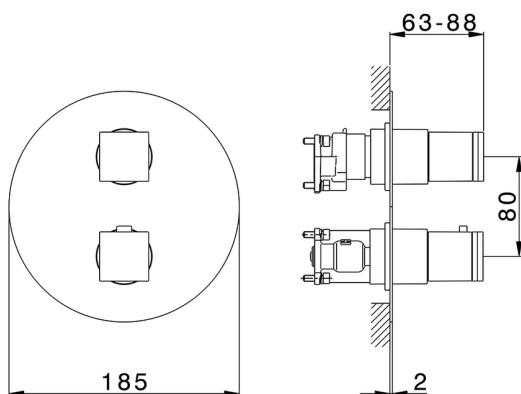

## Exposed part for Thermostatic One Box Valve ONE BOX\_DD0BT030

MODEL **DD0BT030**

Exposed part for Thermostatic One Box Valve, with 1-2-3 outlet deviasstop, Minimum depth of installation: 67 mm, without concealed part, for items ZB00B030-ZB00B031

### CHARACTERISTICS

Cartridge Spare Parts **24.04A.PP**

**8x20 Plus P Thermostatic Valve**

Installation **Concealed**

Required concealed parts **ZB00B031**  
**ZB00B030**