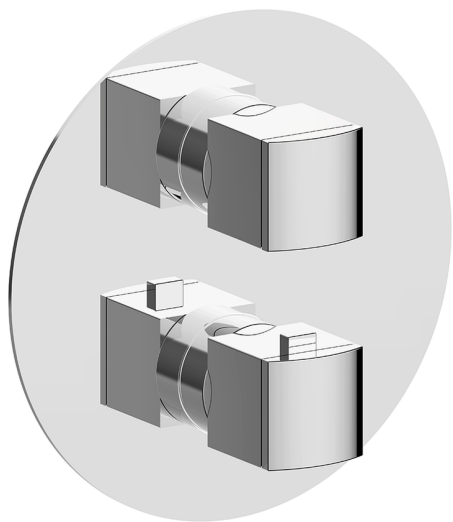

## Exposed part for Thermostatic One Box Valve ONE BOX\_DD0BT030

MODEL **DD0BT030**

Exposed part for Thermostatic One Box Valve, with 1-2-3 outlet deviasstop, Minimum depth of installation: 67 mm, without concealed part, for items ZB00B030-ZB00B031

### CHARACTERISTICS

Cartridge Spare Parts **24.04A.PP**

**8x20 Plus P Thermostatic Valve**

Installation **Concealed**

Required concealed parts **ZB00B031**  
**ZB00B030**

### DeviaStop

The Huber Devia Stop technology allows to adjust the water flow and to direct it to the selected output point (overhead soaker, hand shower, etc).