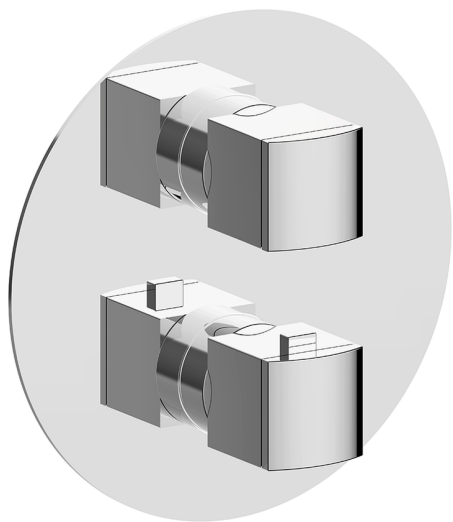

Exposed part for Thermostatic One Box Valve ONE BOX_DD0BT030

MODEL **DD0BT030**

Exposed part for Thermostatic One Box Valve, with 1-2-3 outlet devia stop, Minimum depth of installation: 67 mm, without concealed part, for items ZB00B030-ZB00B031

AVAILABLE FINISHINGS

-  **21** 21 Chrome
-  **2F** 2F Brushed Nickel
-  **40** 40 Matt Black
-  **4Q** 4Q Matt White

CHARACTERISTICS

Cartridge Spare Parts **24.04A.PP**

8x20 Plus P Thermostatic Valve

Installation **Concealed**

Required concealed parts **ZB00B031**

ZB00B030

DeviaStop

The Huber Devia Stop technology allows to adjust the water flow and to direct it to the selected output point (overhead soaker, hand shower, etc).