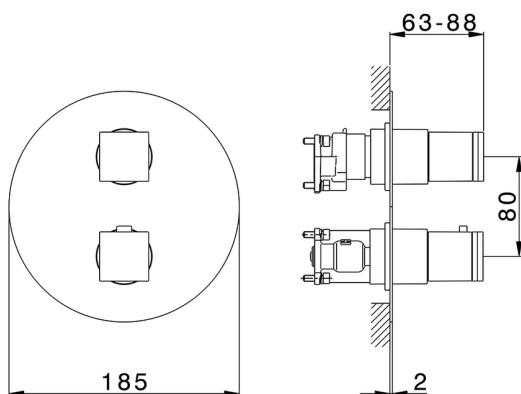

Exposed part for Thermostatic One Box Valve ONE BOX_DD0BT030

MODEL **DD0BT030**

Exposed part for Thermostatic One Box Valve, with 1-2-3 outlet deviator, Minimum depth of installation: 67 mm, without concealed part, for items ZB00B030-ZB00B031

AVAILABLE FINISHINGS

-  **21** 21 Chrome
-  **2F** 2F Brushed Nickel
-  **40** 40 Matt Black
-  **4Q** 4Q Matt White

CHARACTERISTICS

Cartridge Spare Parts **24.04A.PP**

8x20 Plus P Thermostatic Valve

Installation **Concealed**