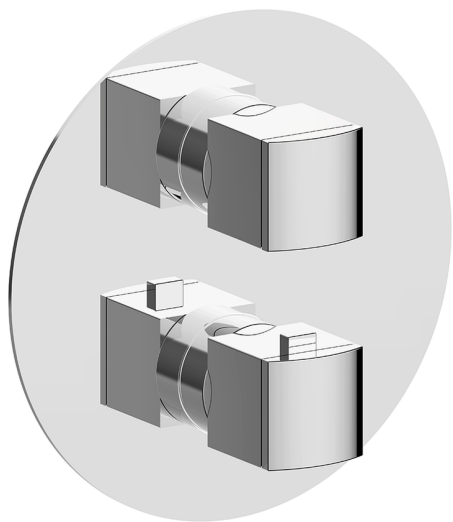

Exposed part for Thermostatic One Box Valve ONE BOX_DD0BT030

MODEL **DD0BT030**

Exposed part for Thermostatic One Box Valve, with 1-2-3 outlet deviator, Minimum depth of installation: 67 mm, without concealed part, for items ZB00B030-ZB00B031

AVAILABLE FINISHINGS

-  **21** 21 Chrome
-  **2F** 2F Brushed Nickel
-  **40** 40 Matt Black
-  **4Q** 4Q Matt White

CHARACTERISTICS

Cartridge Spare Parts **24.04A.PP**

8x20 Plus P Thermostatic Valve

Installation **Concealed**

Required concealed parts **ZB00B031**
ZB00B030

DeviaStop

The Huber Devia Stop technology allows to adjust the water flow and to direct it to the selected output point (overhead soaker, hand shower, etc).