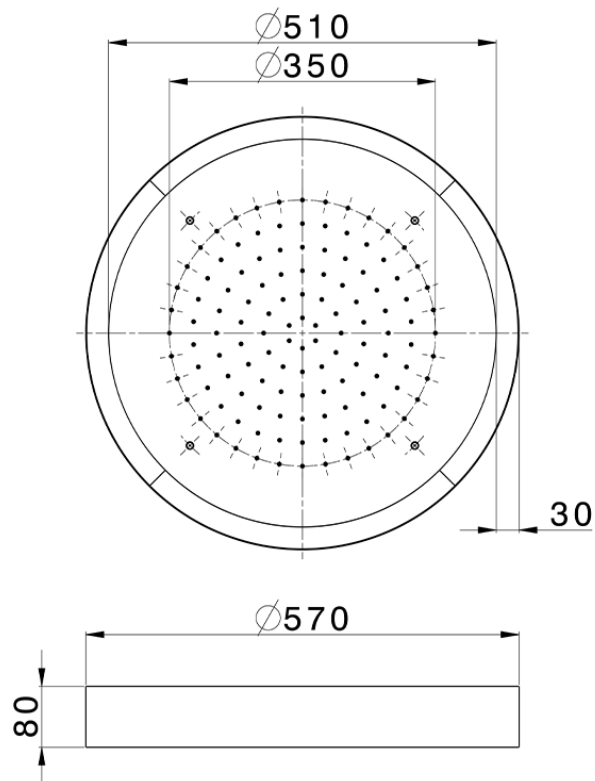

Ø 570 mm Chromotherapy Ceiling showerhead ZEN_ZS1C0140

ZS1C0140

<https://en.huberitalia.com/o-570-mm-chromotherapy-ceiling-showerhead-zen-zs1c0140>

2026-06-26