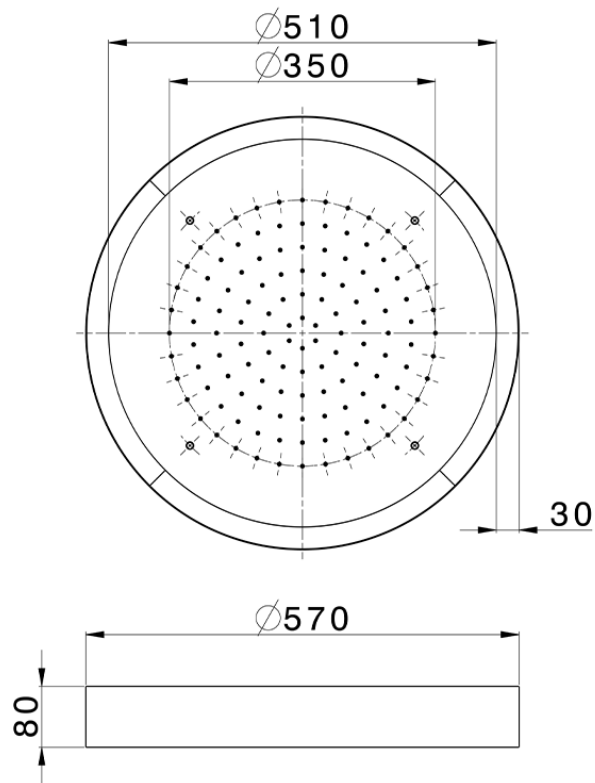

Ø 570 mm Chromotherapy Ceiling showerhead ZEN_ZS1C0140

ZS1C0140

<https://en.huberitalia.com/o-570-mm-chromotherapy-ceiling-showerhead-zen-zs1c0140>

2026-06-05